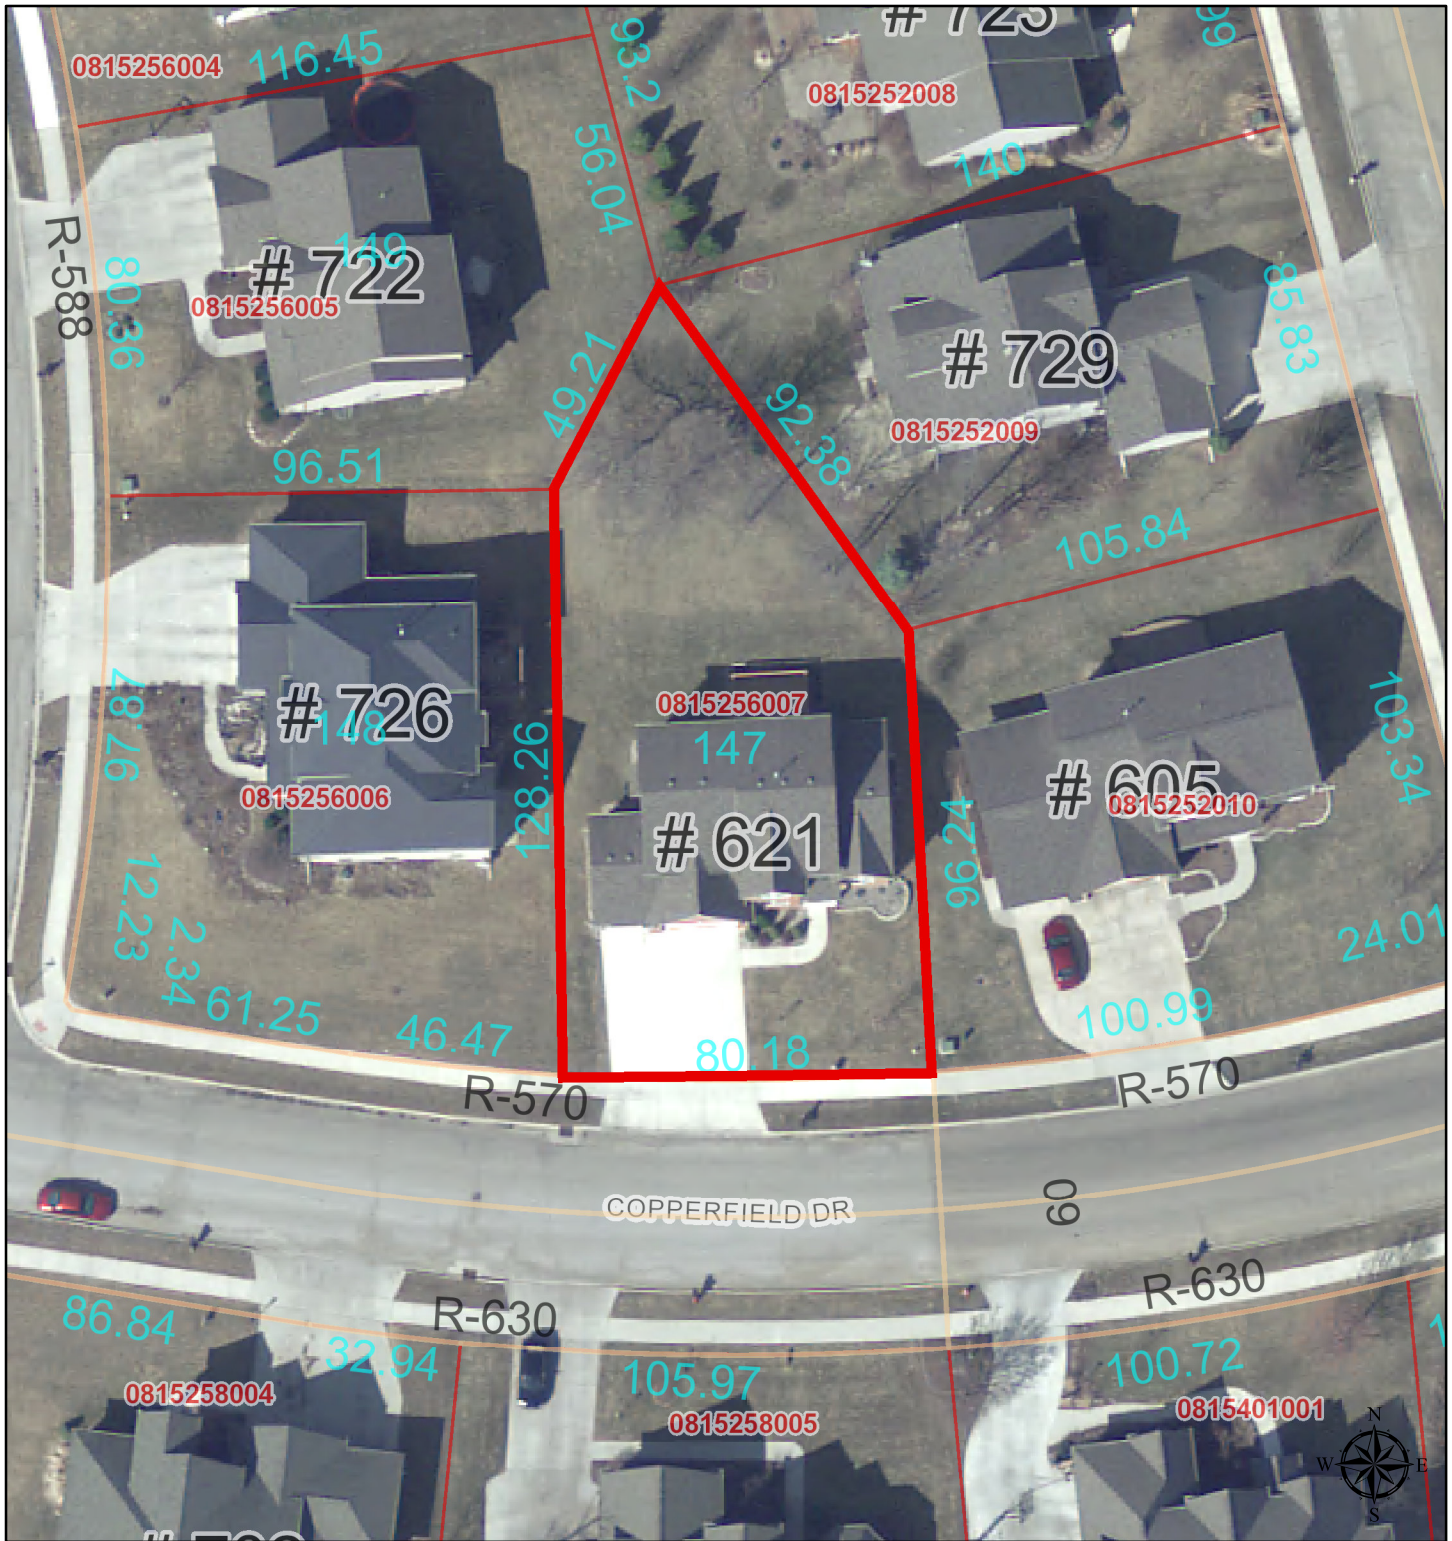

621 W COPPERFIELD, DUNLAP

1 inch = 42 feet

Disclaimer: Data is provided 'as is' without warranty or any representation of accuracy, timeliness or completeness. The burden for determining fitness for, or the appropriateness for use, rests solely on the requester. The requester acknowledges and accepts the limitations of the Data, including the fact that the Data is in a constant state of maintenance. This website is NOT intended to be used for legal litigation or boundary disputes and is informational only. -Peoria County GIS Division

County of Peoria, Tri-County Regional Planning Commission, Kucera International, Inc. Peoria County, IL, HERE, USGS