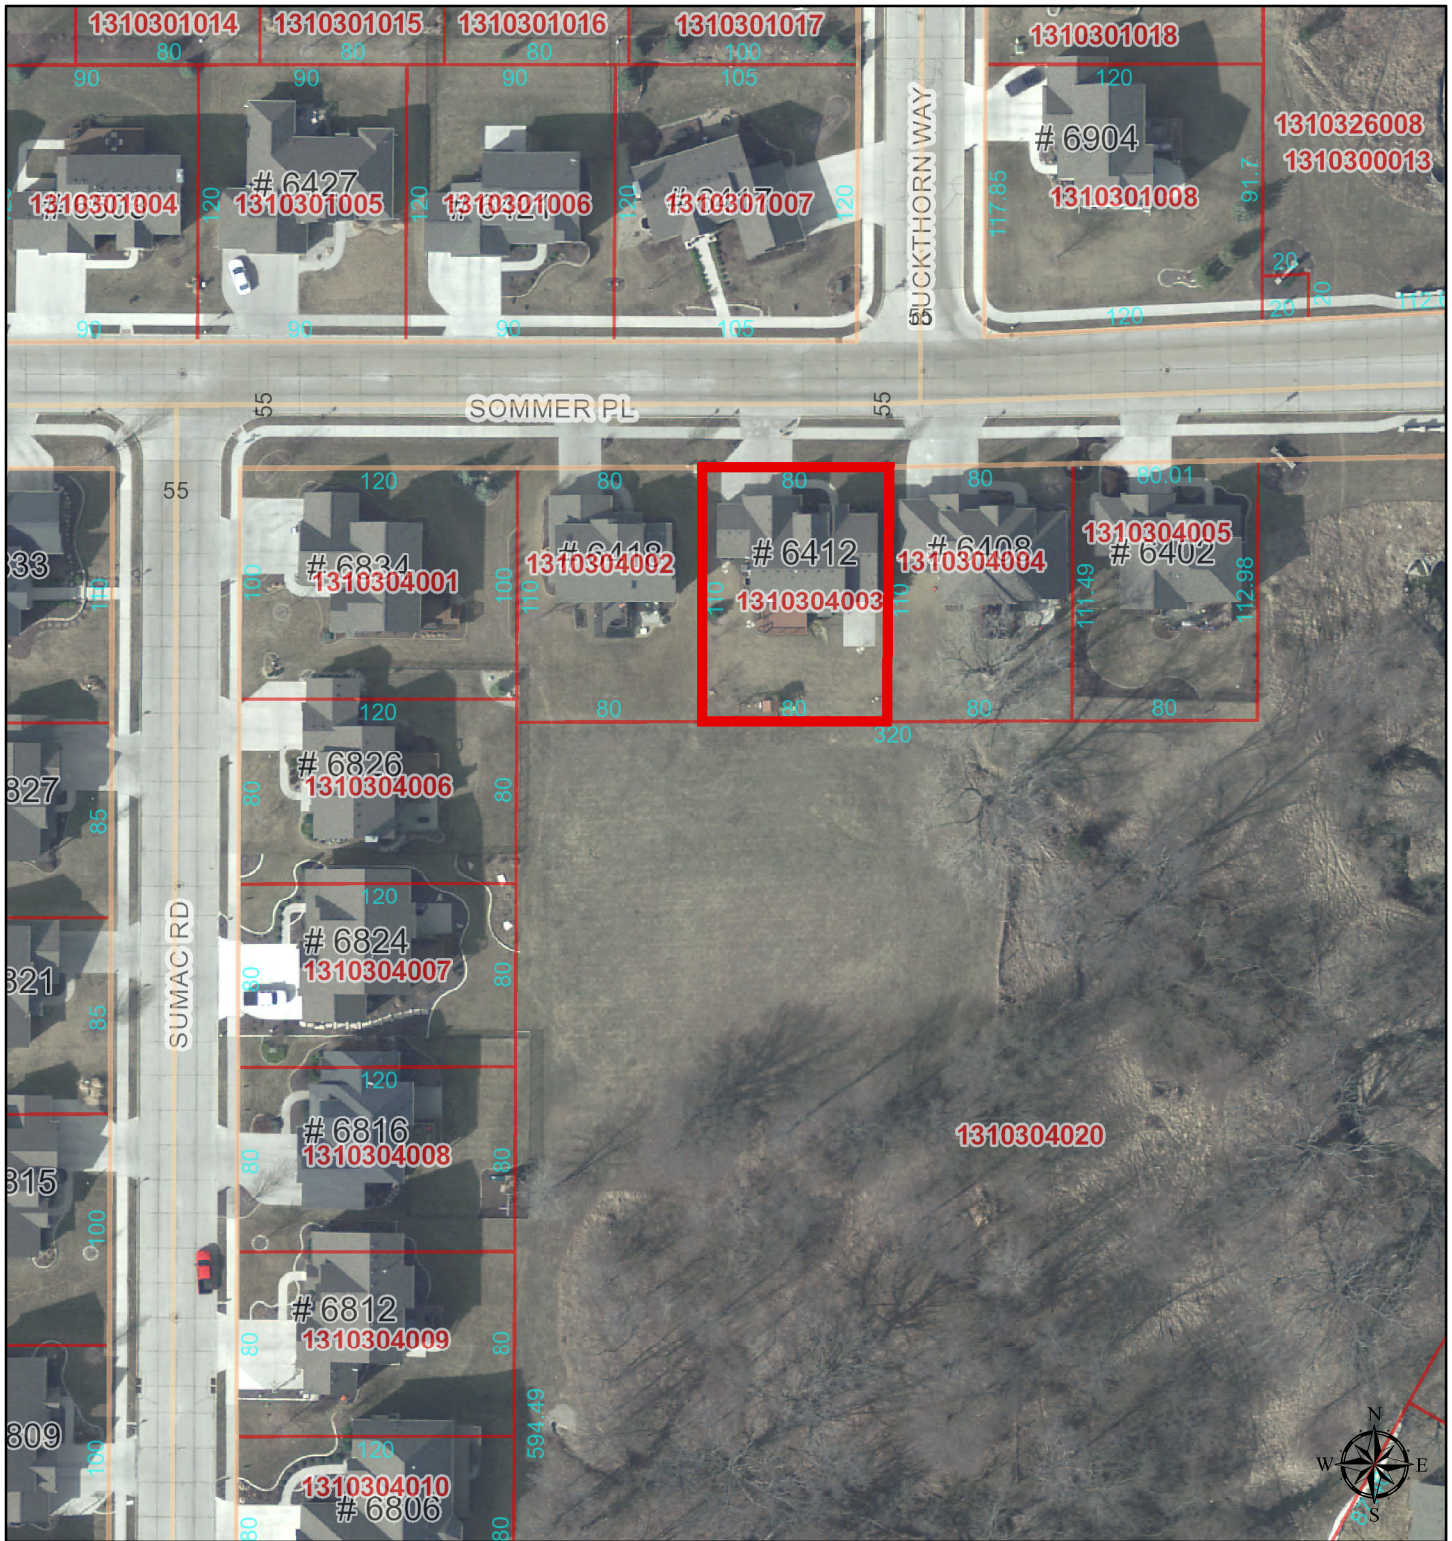

# 6412 W SOMMER PLACE, EDWARDS

1 inch = 83 feet

Disclaimer: Data is provided 'as is' without warranty or any representation of accuracy, timeliness or completeness. The burden for determining fitness for, or the appropriateness for use, rests solely on the requester. The requester acknowledges and accepts the limitations of the Data, including the fact that the Data is in a constant state of maintenance. This website is NOT intended to be used for legal litigation or boundary disputes and is informational only. -Peoria County GIS Division

County of Peoria, Tri-County Regional Planning Commission, Kucera International, Inc. Peoria County, IL, HERE, USGS