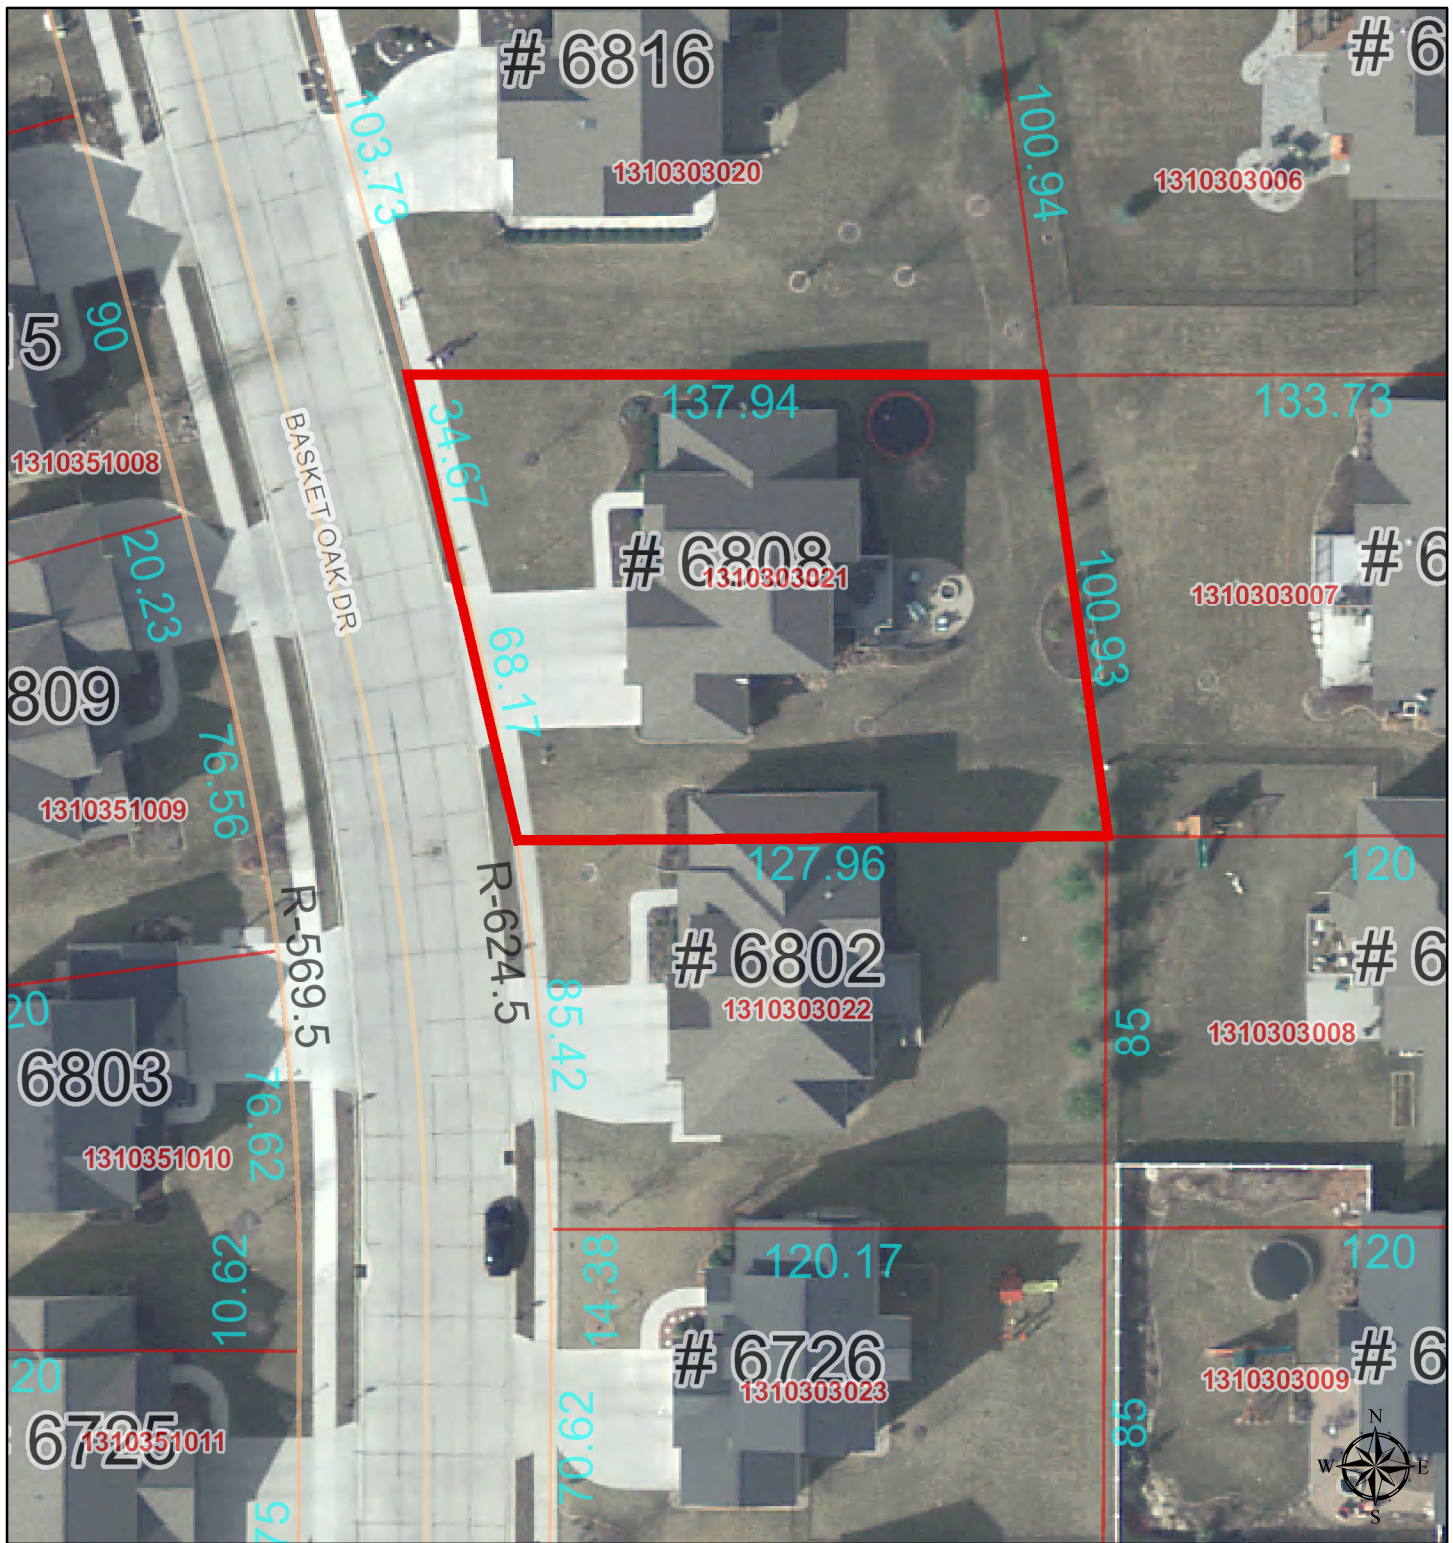

# 6808 N BASKET OAK DRIVE, EDWARDS

1 inch = 42 feet

Disclaimer: Data is provided 'as is' without warranty or any representation of accuracy, timeliness or completeness. The burden for determining fitness for, or the appropriateness for use, rests solely on the requester. The requester acknowledges and accepts the limitations of the Data, including the fact that the Data is in a constant state of maintenance. This website is NOT intended to be used for legal litigation or boundary disputes and is informational only. -Peoria County GIS Division