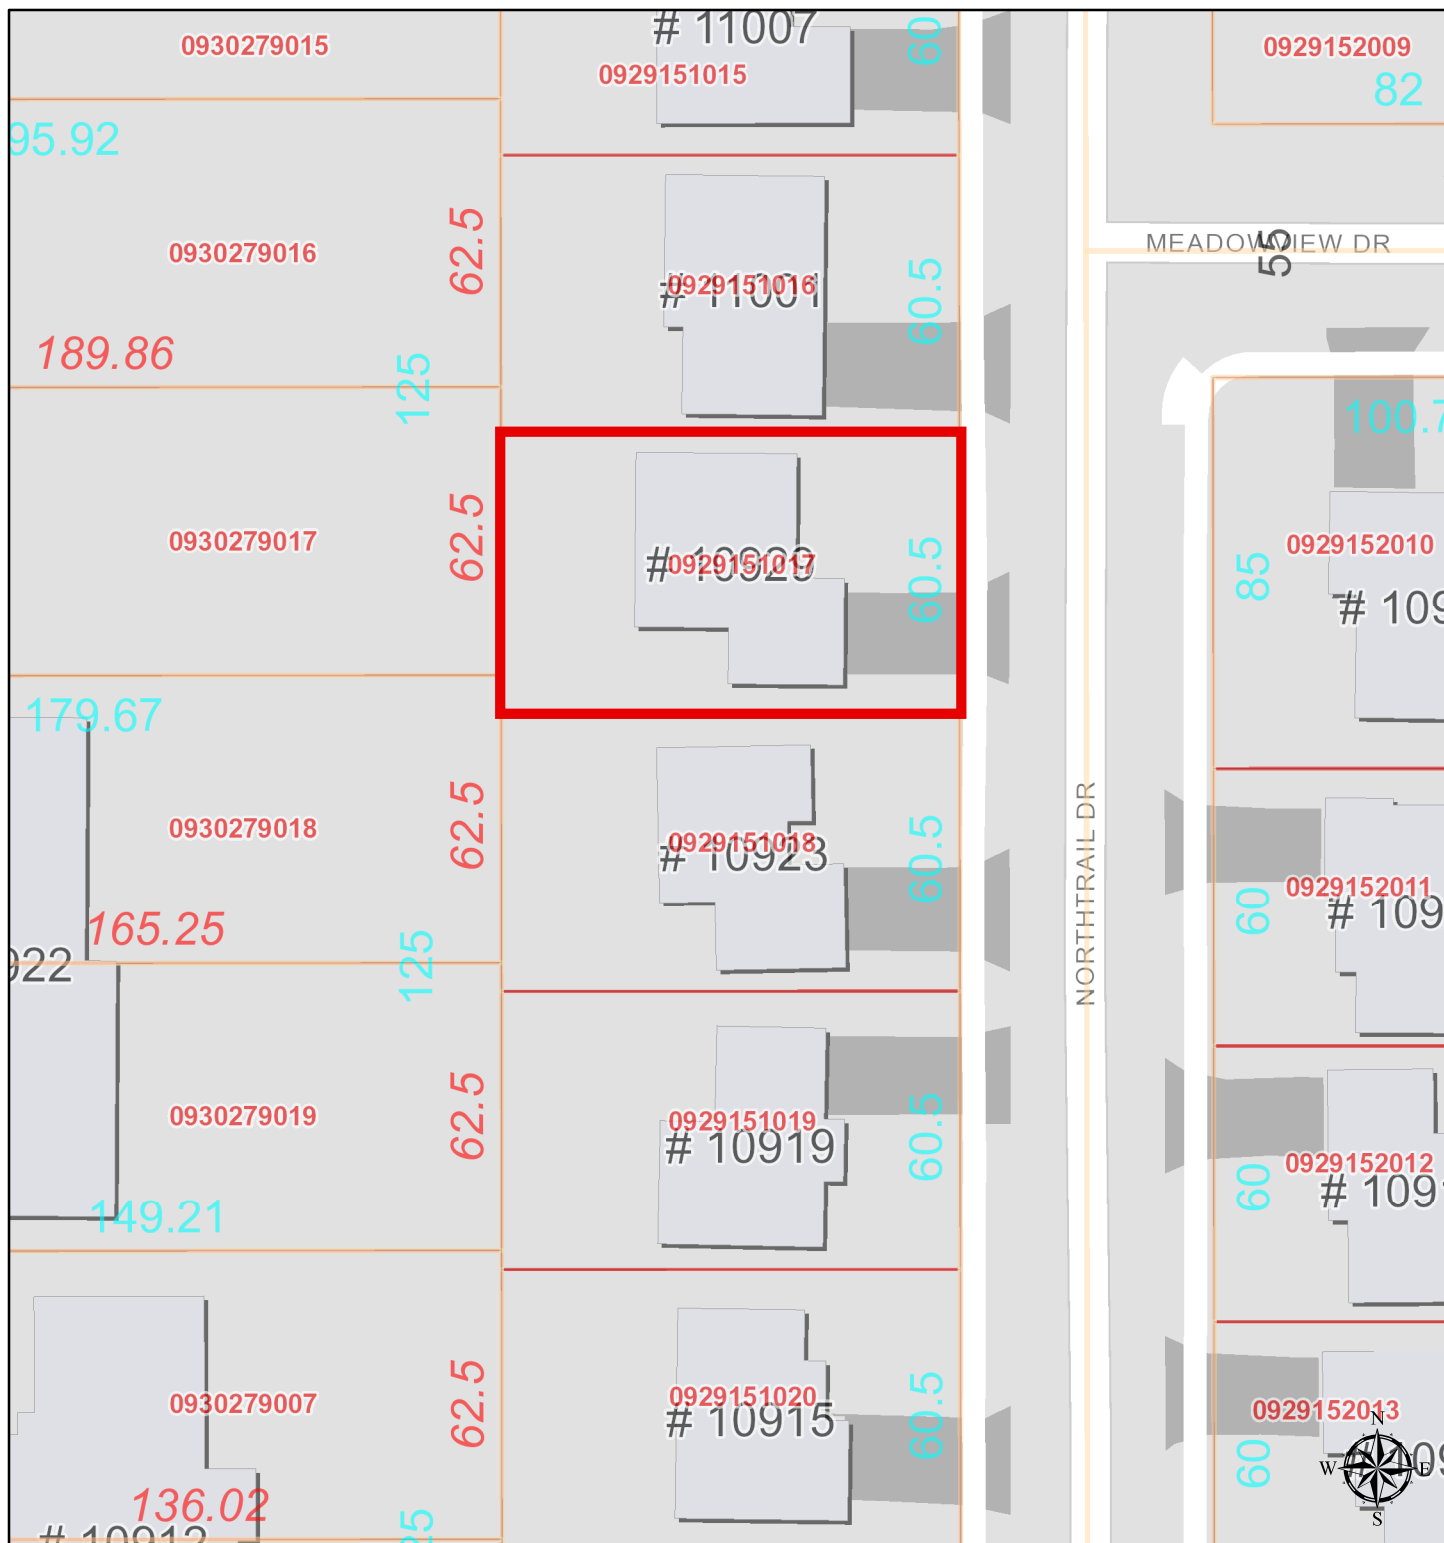

# 10929 N NORTHTRAIL DRIVE, DUNLAP

1 inch = 42 feet

Disclaimer: Data is provided 'as is' without warranty or any representation of accuracy, timeliness or completeness. The burden for determining fitness for, or the appropriateness for use, rests solely on the requester. The requester acknowledges and accepts the limitations of the Data, including the fact that the Data is in a constant state of maintenance. This website is NOT intended to be used for legal litigation or boundary disputes and is informational only. -Peoria County GIS Division

Peoria County, IL, HERE, USGS