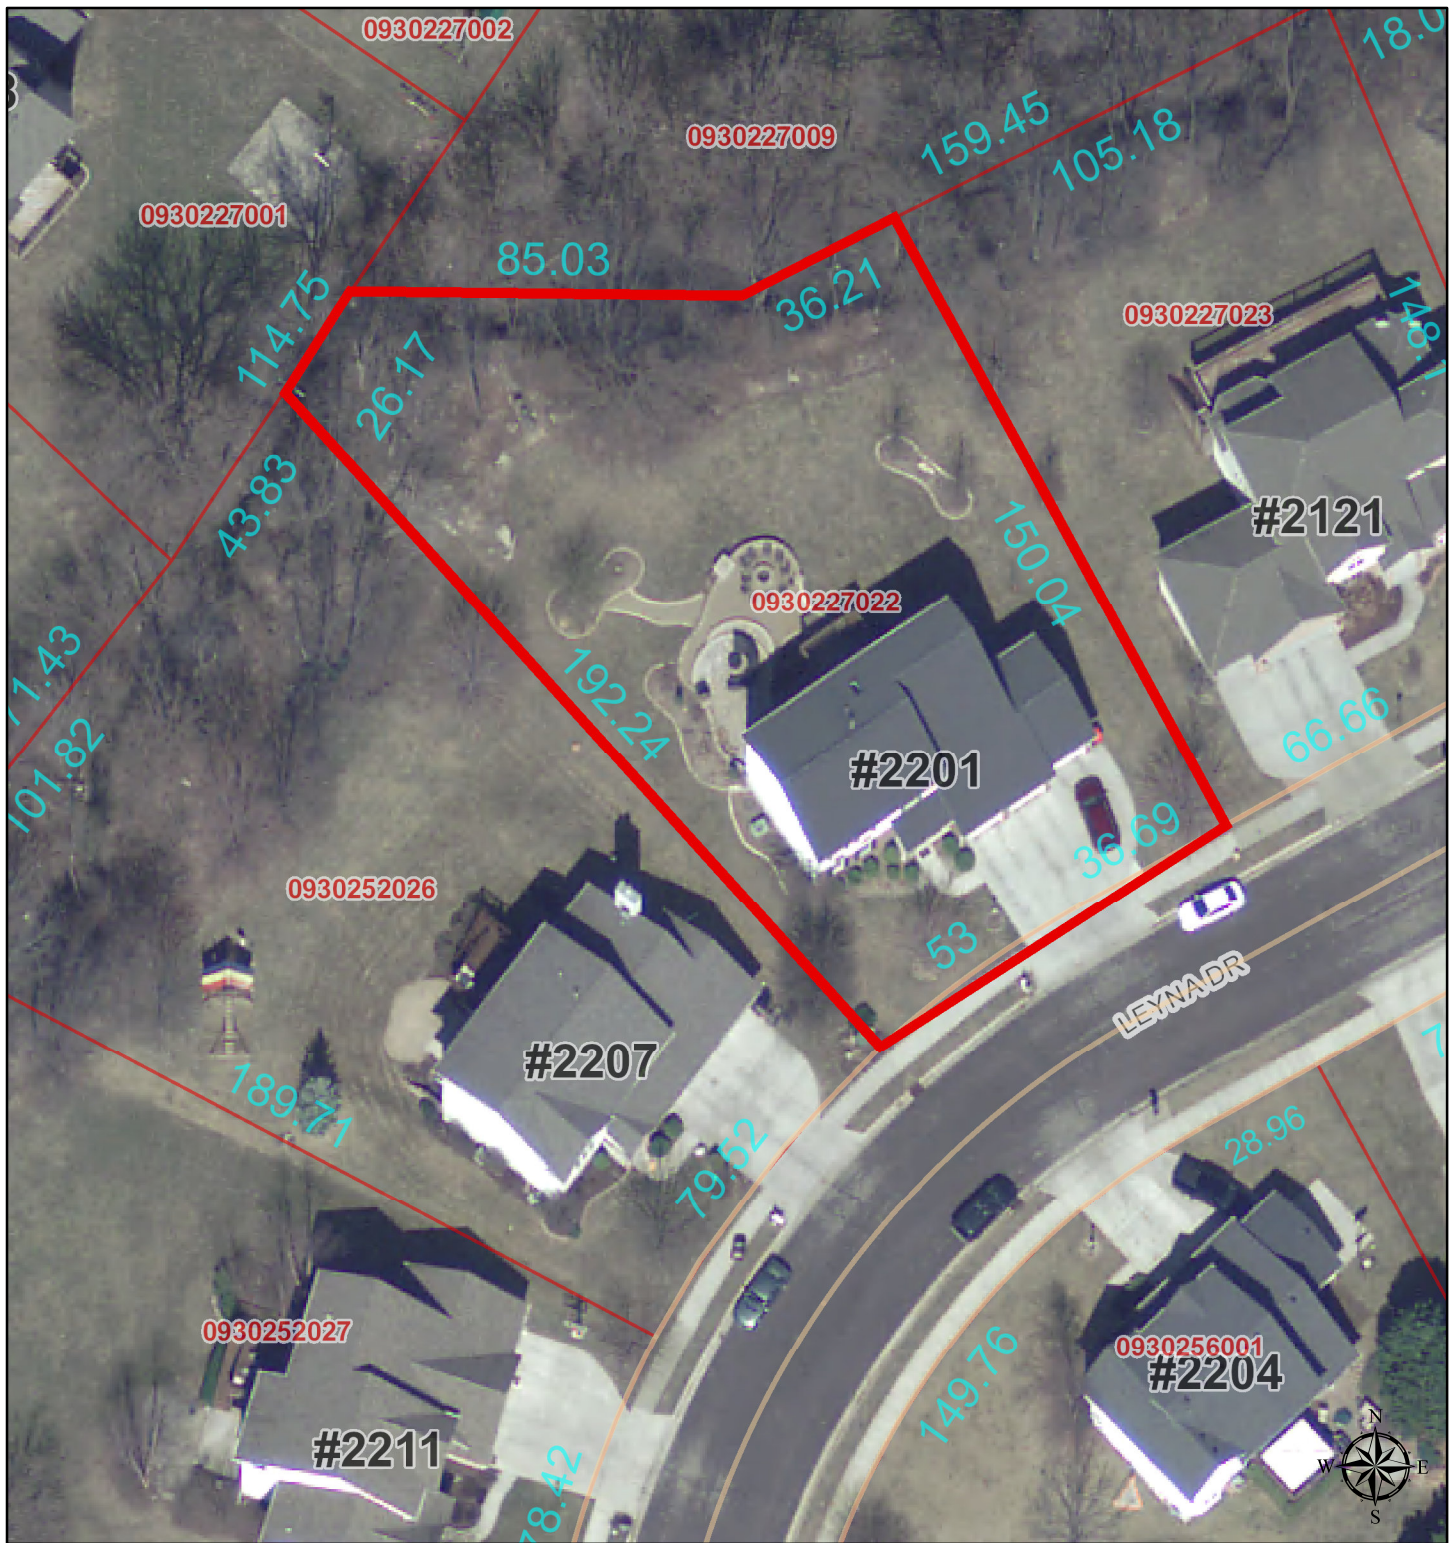

2201 W LEYNA DRIVE, DUNLAP

1 inch = 42 feet

Disclaimer: Data is provided 'as is' without warranty or any representation of accuracy, timeliness or completeness. The burden for determining fitness for, or the appropriateness for use, rests solely on the requester. The requester acknowledges and accepts the limitations of the Data, including the fact that the Data is in a constant state of maintenance. This website is NOT intended to be used for legal litigation or boundary disputes and is informational only. -Peoria County GIS Division

County of Peoria, Tri-County Regional Planning Commission, Kucera International, Inc. Peoria County, IL, HERE, USGS