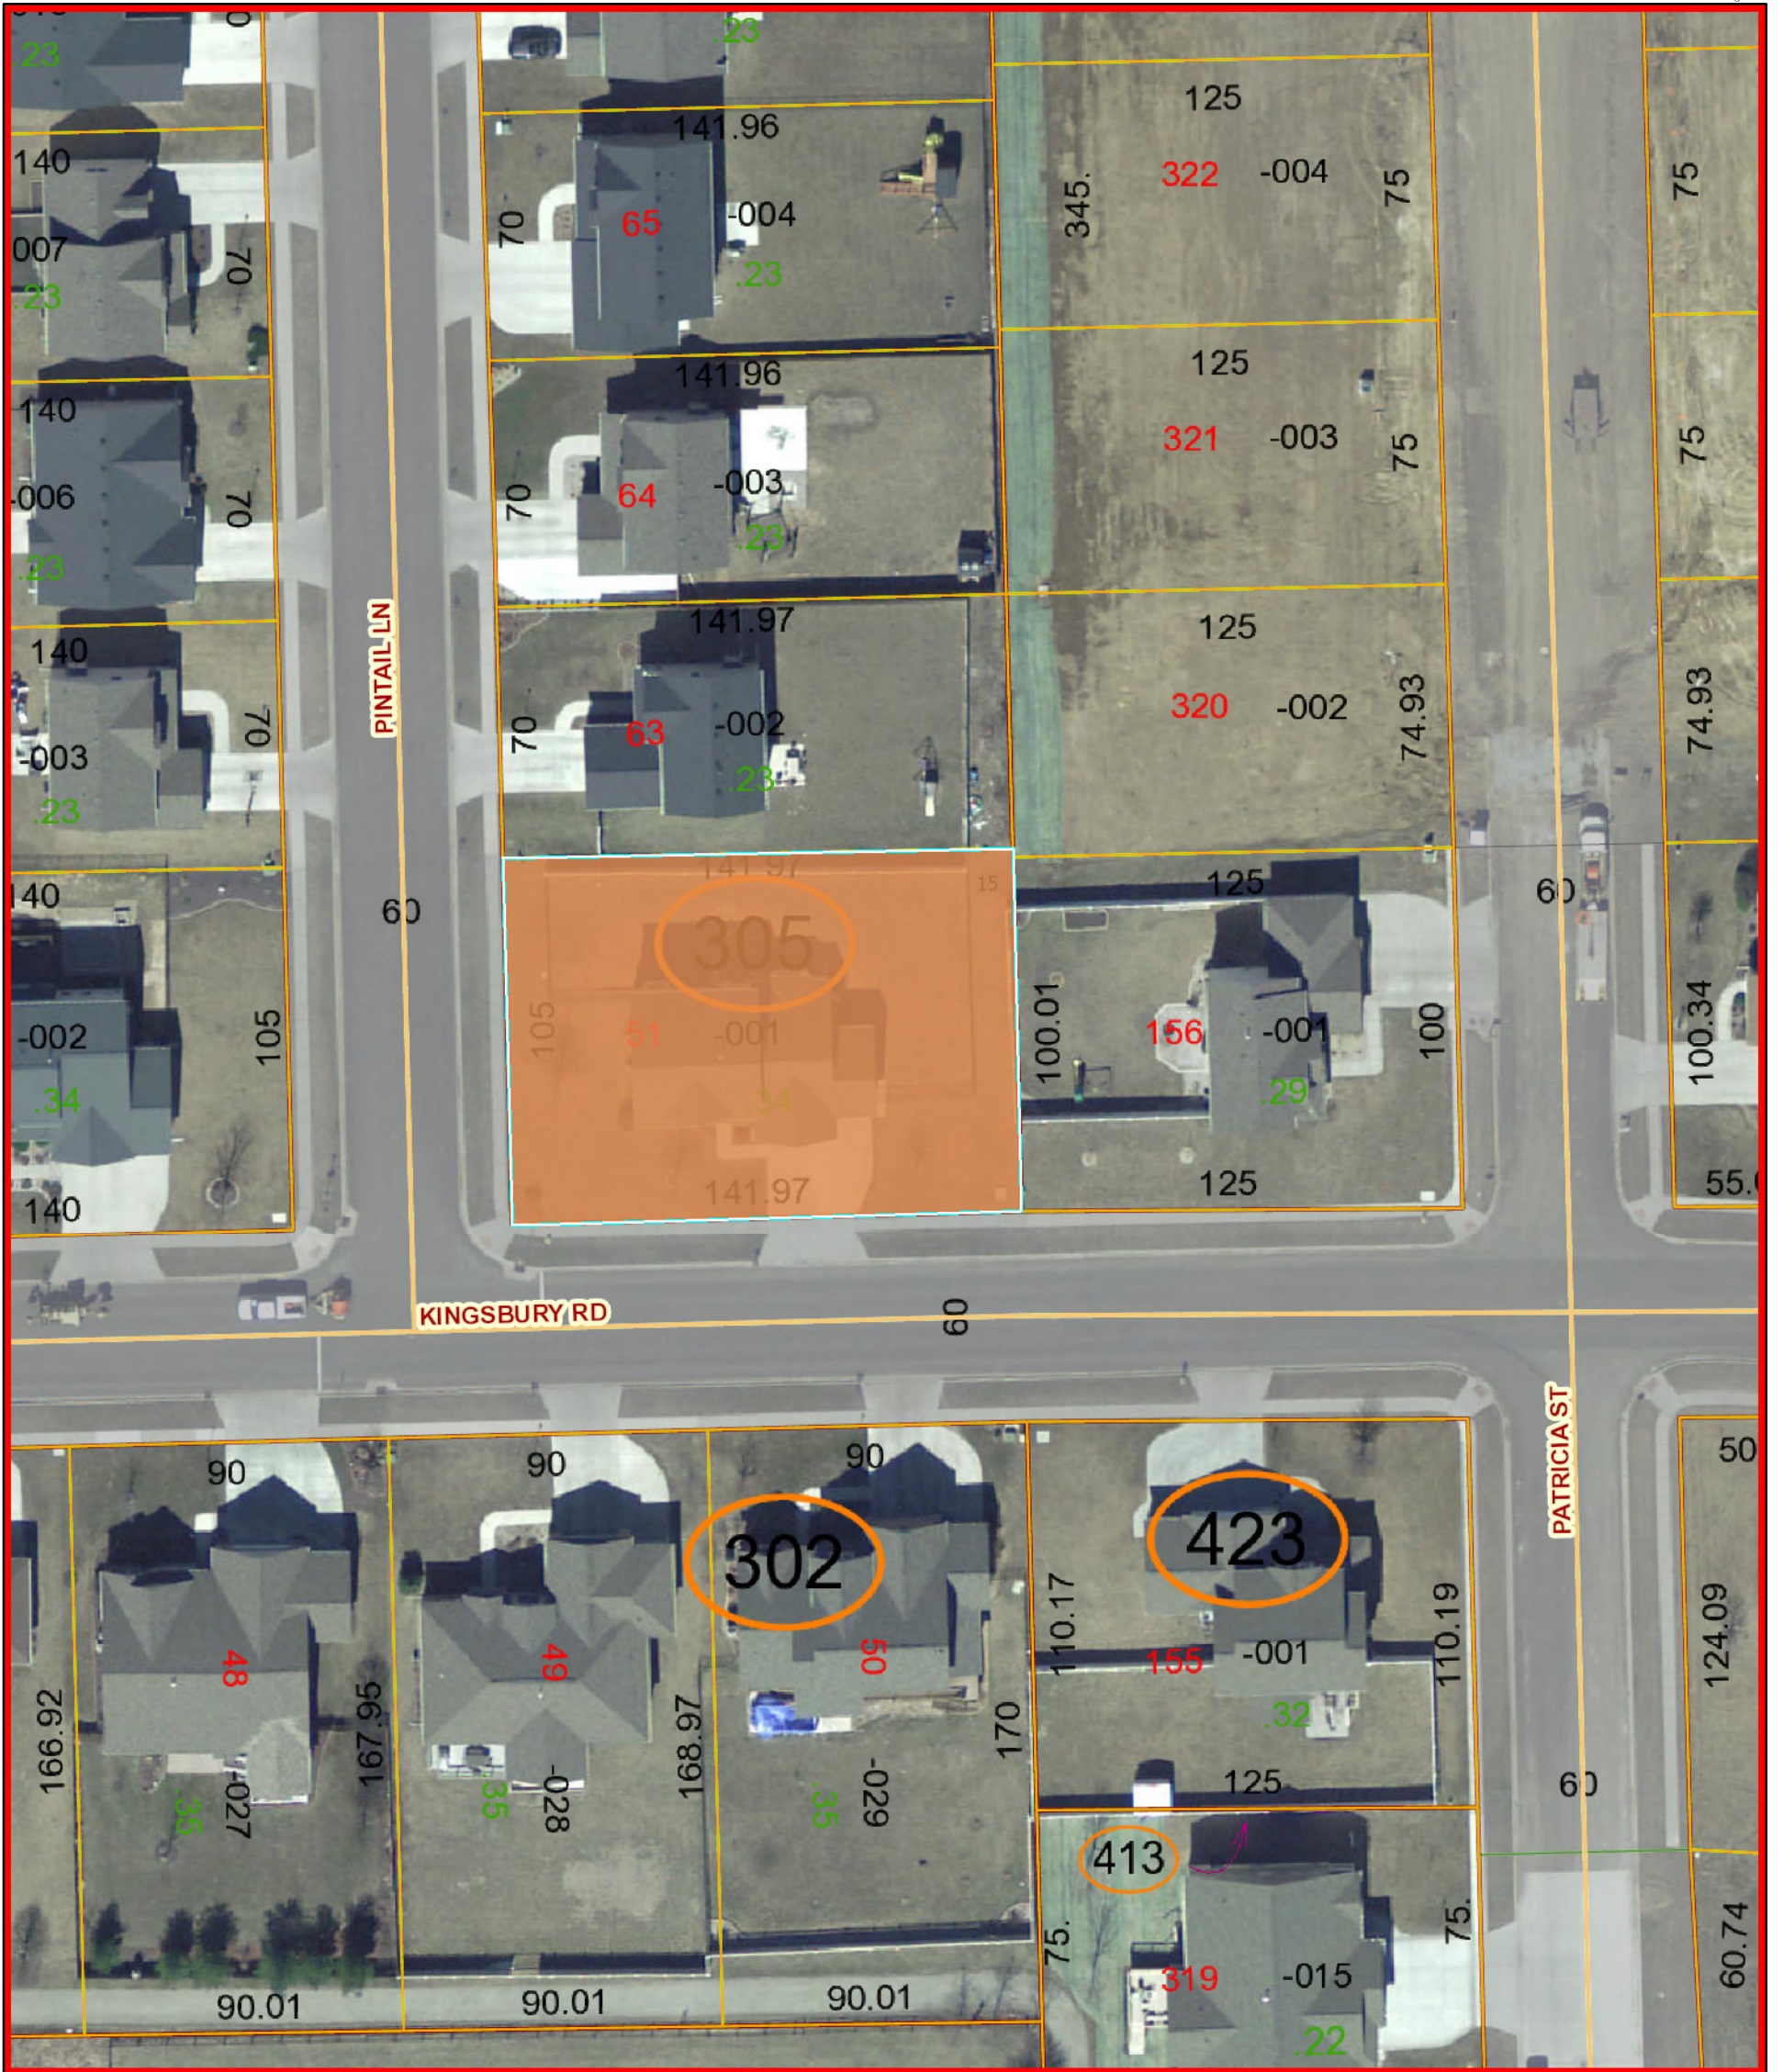

1705 Kingsbury Road, Washington

— I-155	— Hook 100
— I-474	— Hook 400
— I-74	— Tip 100
— IL 29	— Tip 400
— IL 98	— Sections
— US 150	— OwnershipParcels
— US 24	— TaxParcels
— Streets	— Blocks
	— ROW
Symbols	— Lots
— <all other values>	
— Arrow 100	
— Arrow 400	
— FromTo 100	
— FromTo 400	

Tazewell County, IL