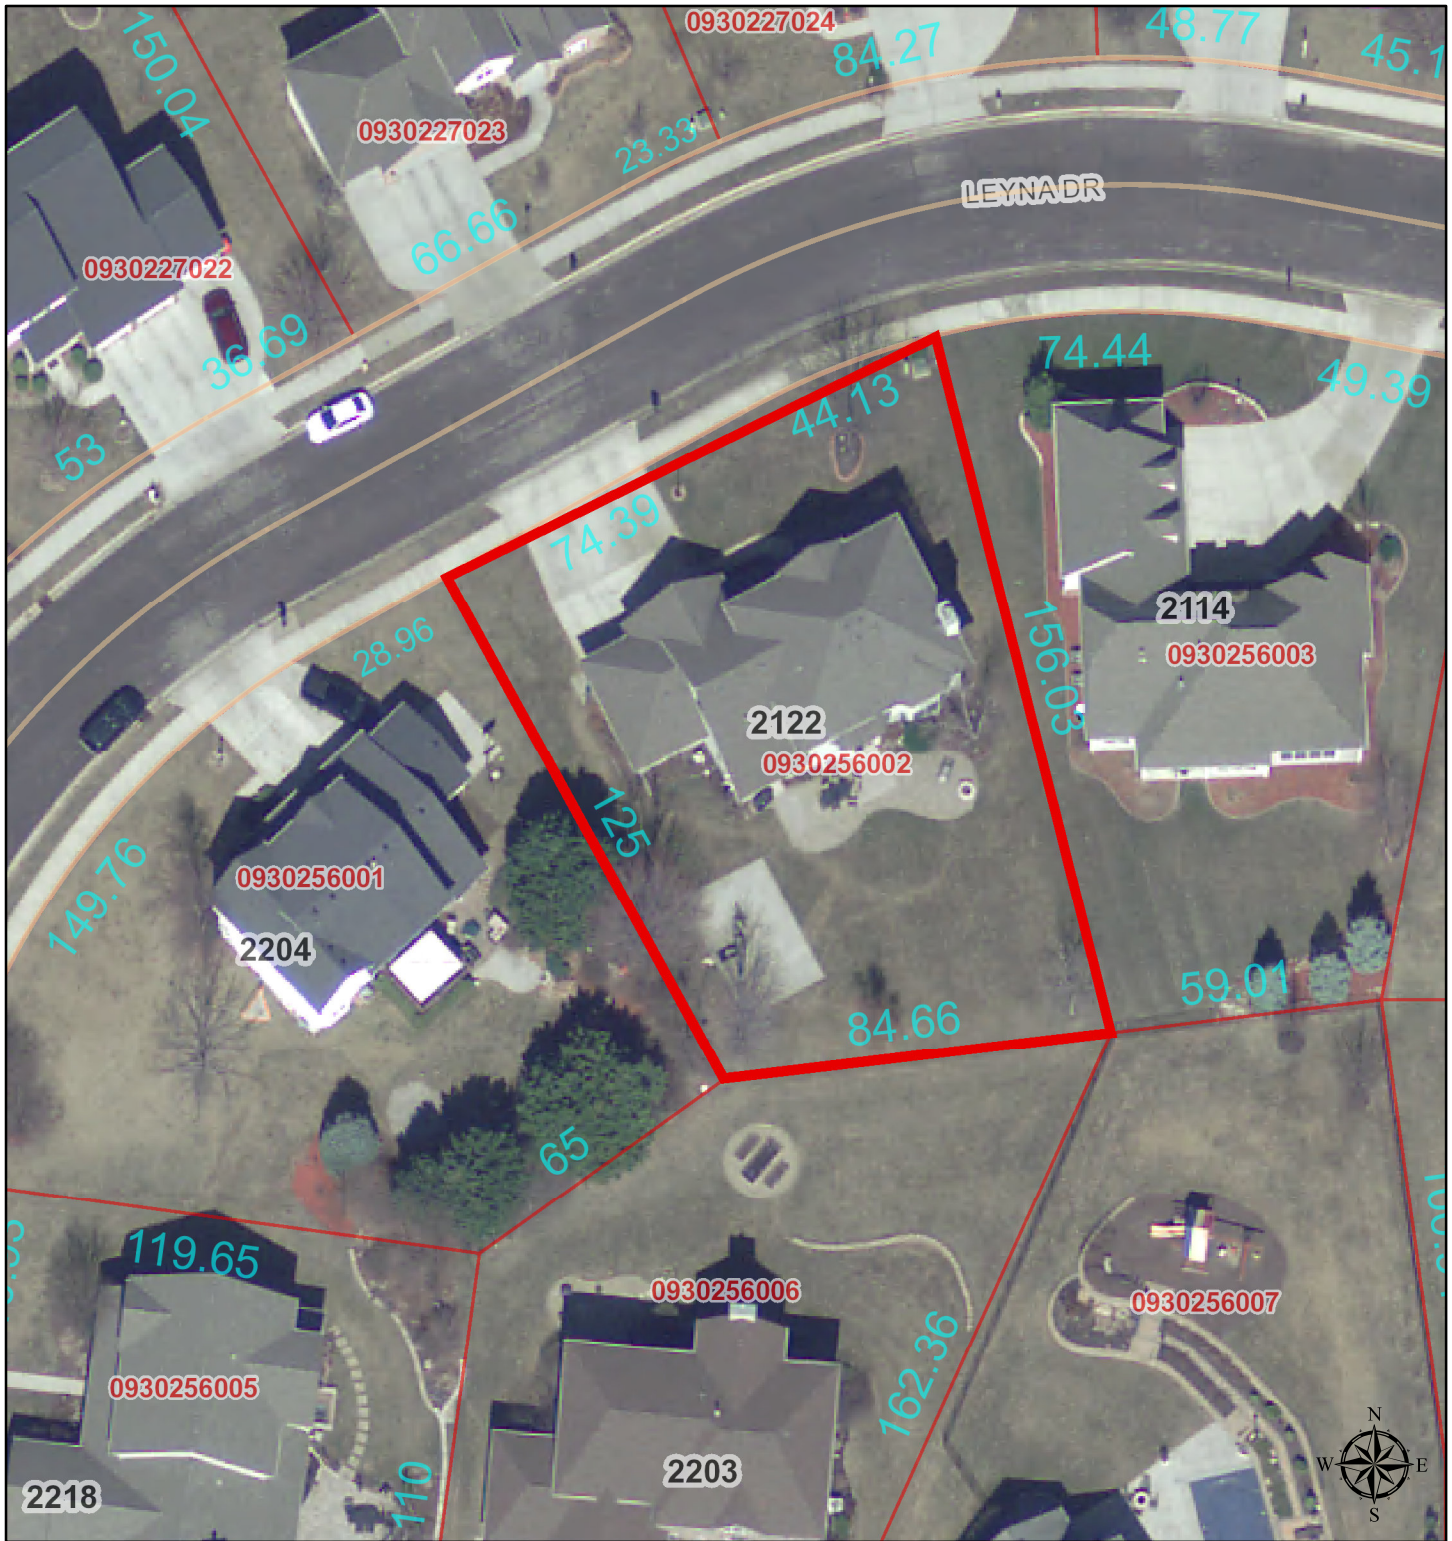

2122 W LEYNA DRIVE, DUNLAP

1 inch = 42 feet

Disclaimer: Data is provided 'as is' without warranty or any representation of accuracy, timeliness or completeness. The burden for determining fitness for, or the appropriateness for use, rests solely on the requester. The requester acknowledges and accepts the limitations of the Data, including the fact that the Data is in a constant state of maintenance. This website is NOT intended to be used for legal litigation or boundary disputes and is informational only. -Peoria County GIS Division

County of Peoria, Tri-County Regional Planning Commission, Kucera International, Inc. Peoria County, IL, HERE, USGS