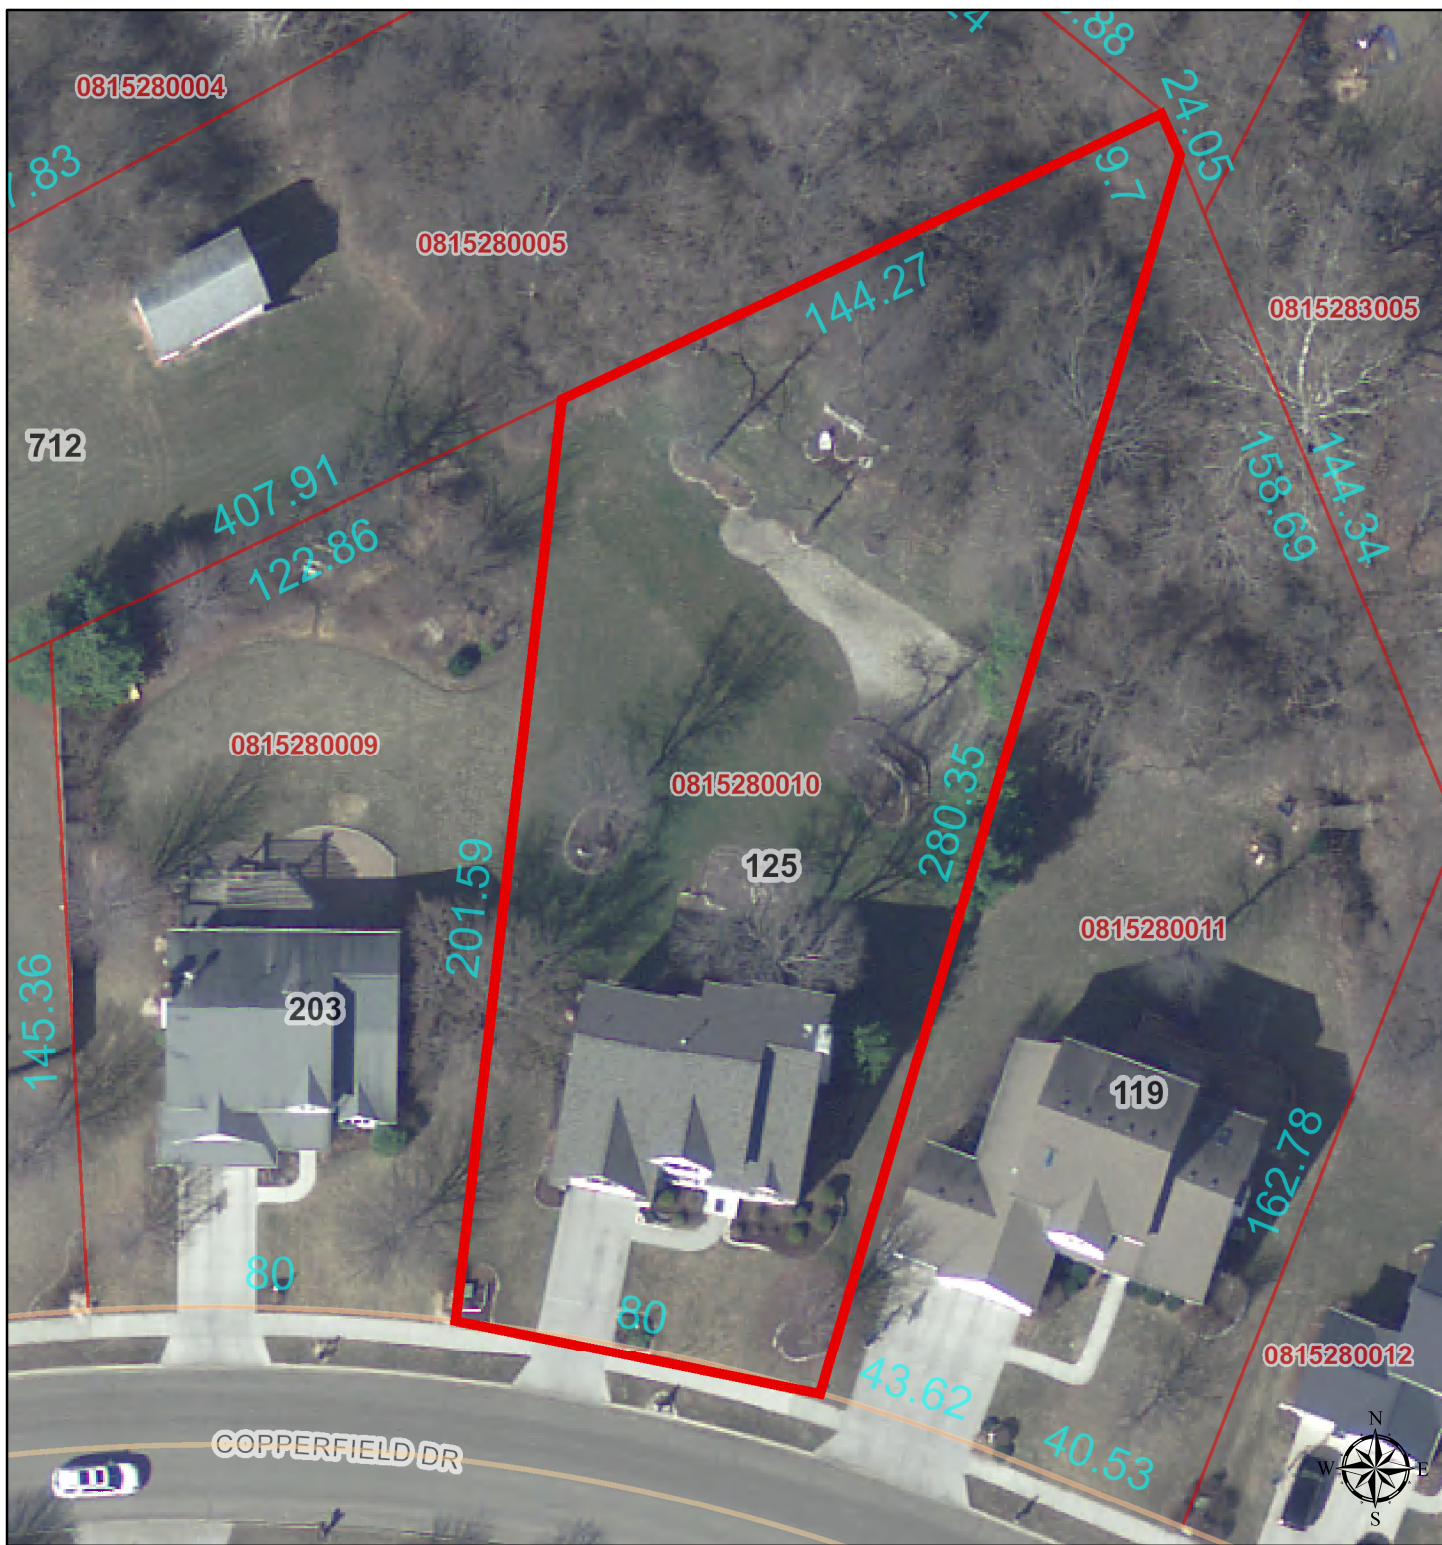

# 125 W COPPERFIELD DRIVE, DUNLAP

1 inch = 42 feet

Disclaimer: Data is provided 'as is' without warranty or any representation of accuracy, timeliness or completeness. The burden for determining fitness for, or the appropriateness for use, rests solely on the requester. The requester acknowledges and accepts the limitations of the Data, including the fact that the Data is in a constant state of maintenance. This website is NOT intended to be used for legal litigation or boundary disputes and is informational only. -Peoria County GIS Division

County of Peoria, Tri-County Regional Planning Commission, Kucera International, Inc. Peoria County, IL, HERE, USGS