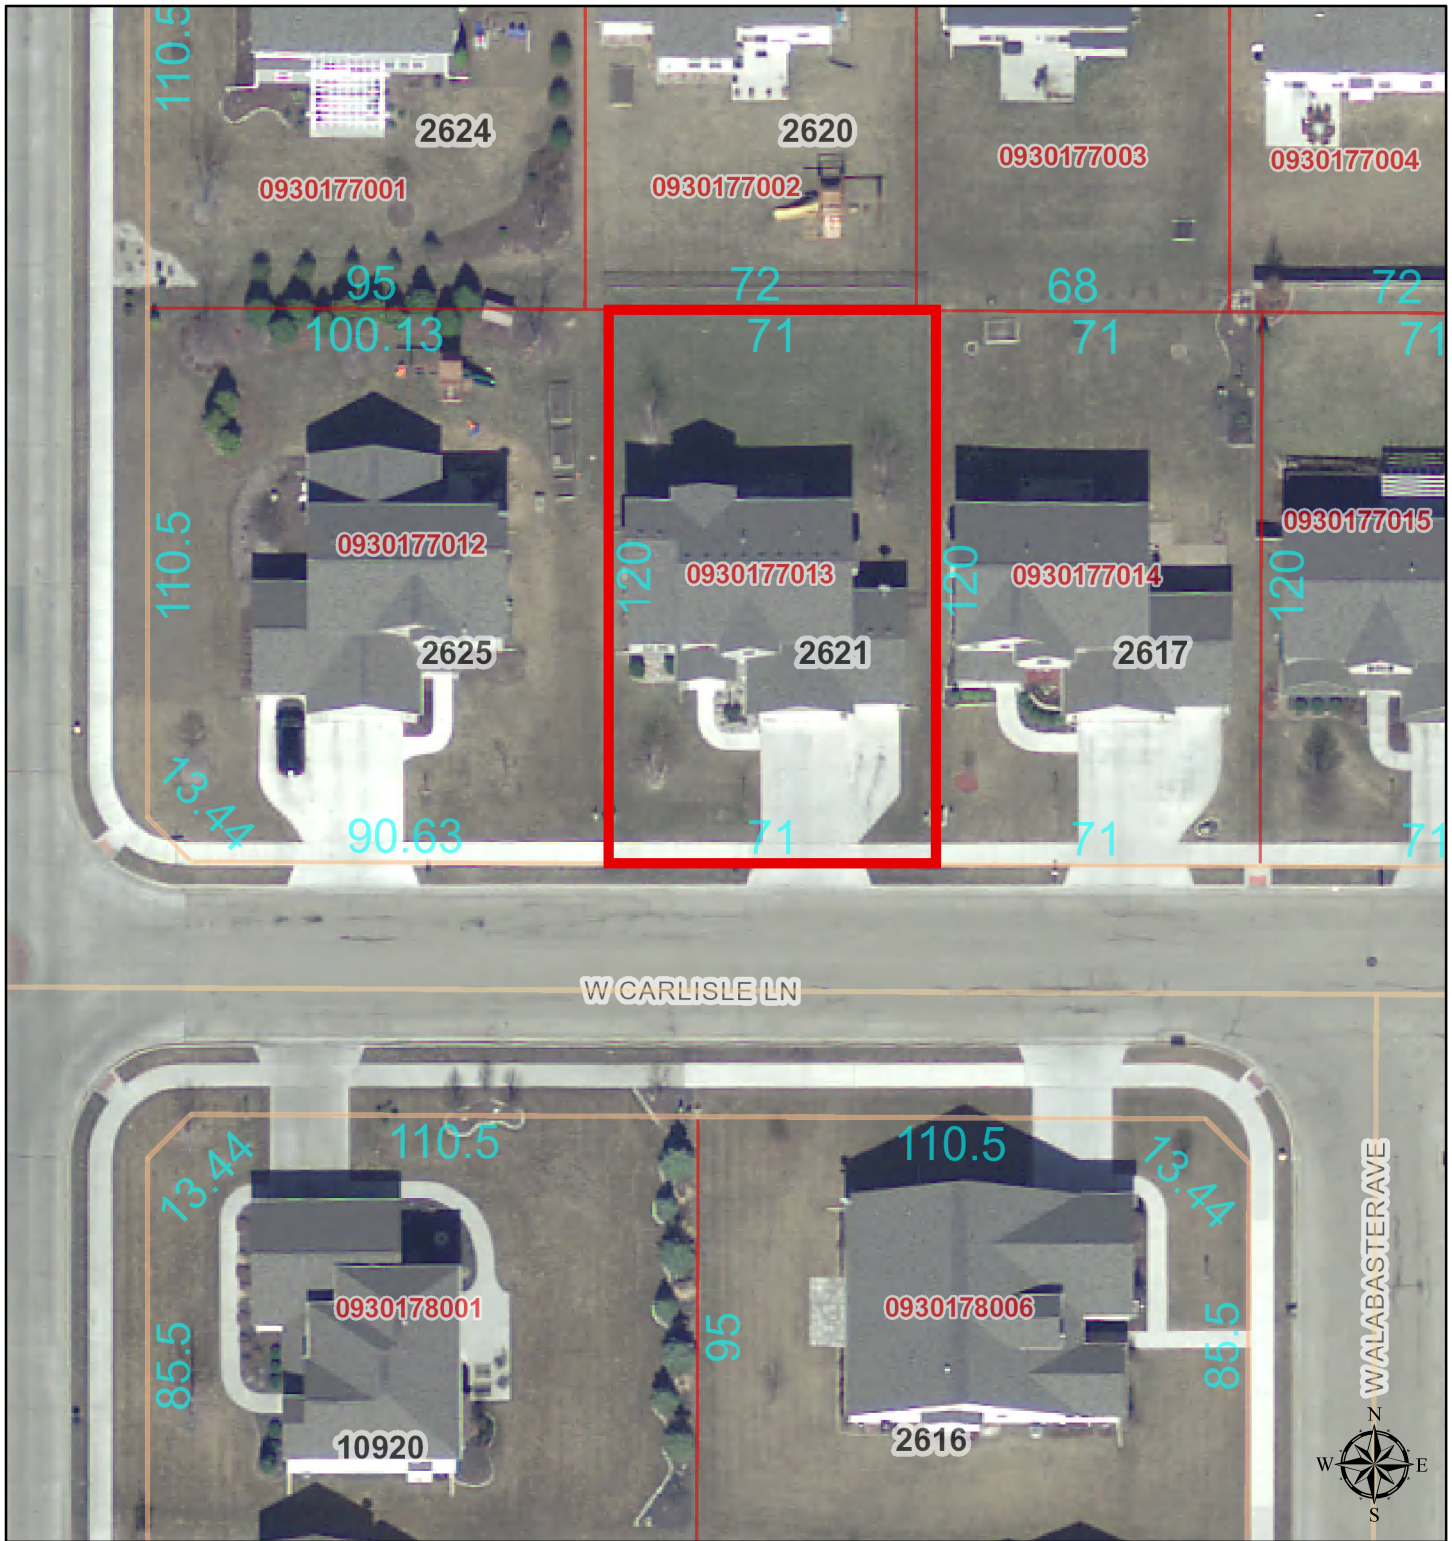

# 2621 W CARLISLE, DUNLAP

W CARLISLE LN

W ALABASTER AVE

1 inch = 42 feet

Disclaimer: Data is provided 'as is' without warranty or any representation of accuracy, timeliness or completeness. The burden for determining fitness for, or the appropriateness for use, rests solely on the requester. The requester acknowledges and accepts the limitations of the Data, including the fact that the Data is in a constant state of maintenance. This website is NOT intended to be used for legal litigation or boundary disputes and is informational only. -Peoria County GIS Division

County of Peoria, Tri-County Regional Planning Commission, Kucera International, Inc. Peoria County, IL, HERE, USGS