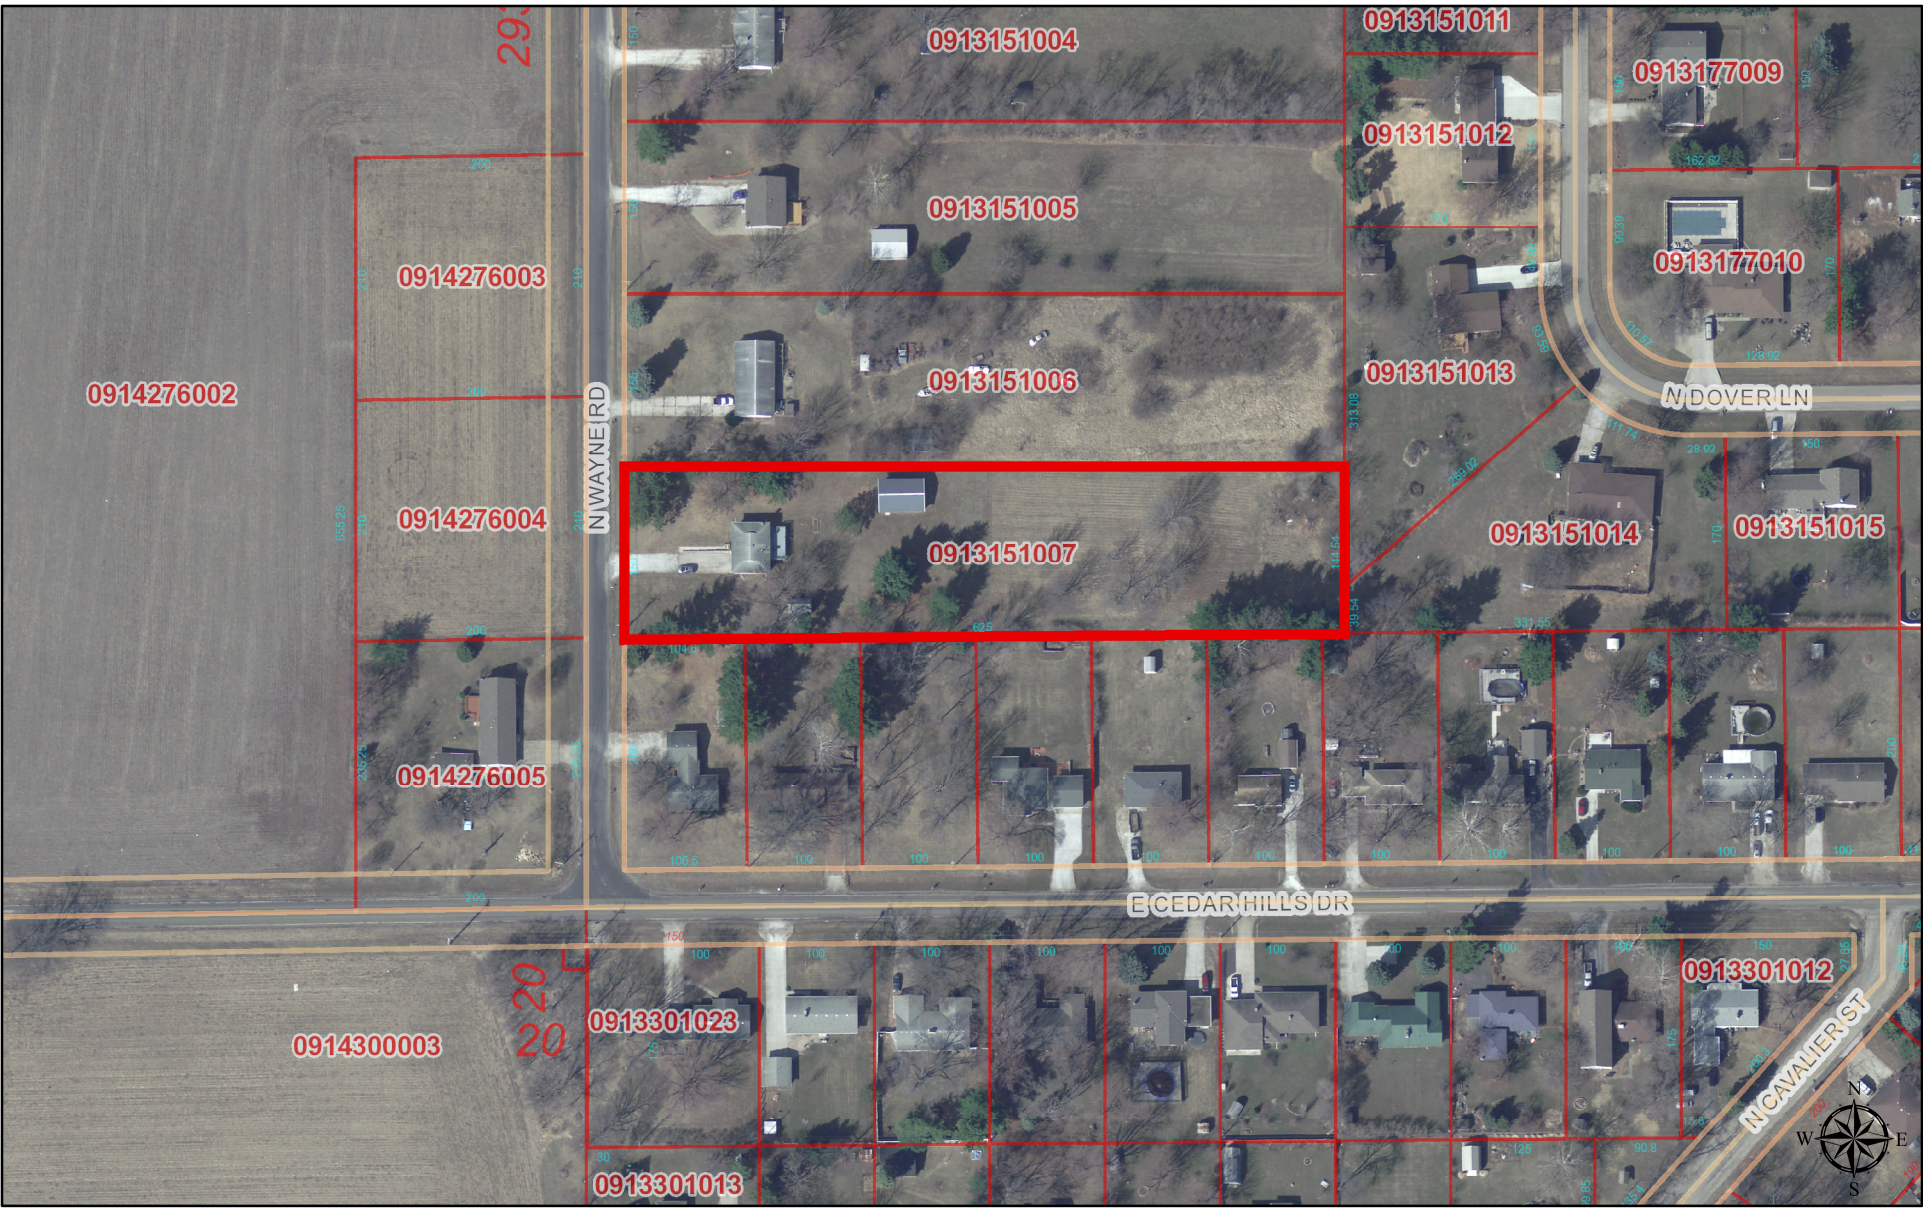

13320 N WAYNE ROAD, CHILLICOTHE

Disclaimer: Data is provided 'as is' without warranty or any representation of accuracy, timeliness or completeness. The burden for determining fitness for, or the appropriateness for use, rests solely on the requester. The requester acknowledges and accepts the limitations of the Data, including the fact that the Data is in a constant state of maintenance. This website is NOT intended to be used for legal litigation or boundary disputes and is informational only. -Peoria County GIS Division

1 inch = 167 feet

County of Peoria, Tri-County Regional Planning Commission, Kucera International, Inc. Peoria County, IL, HERE, USGS