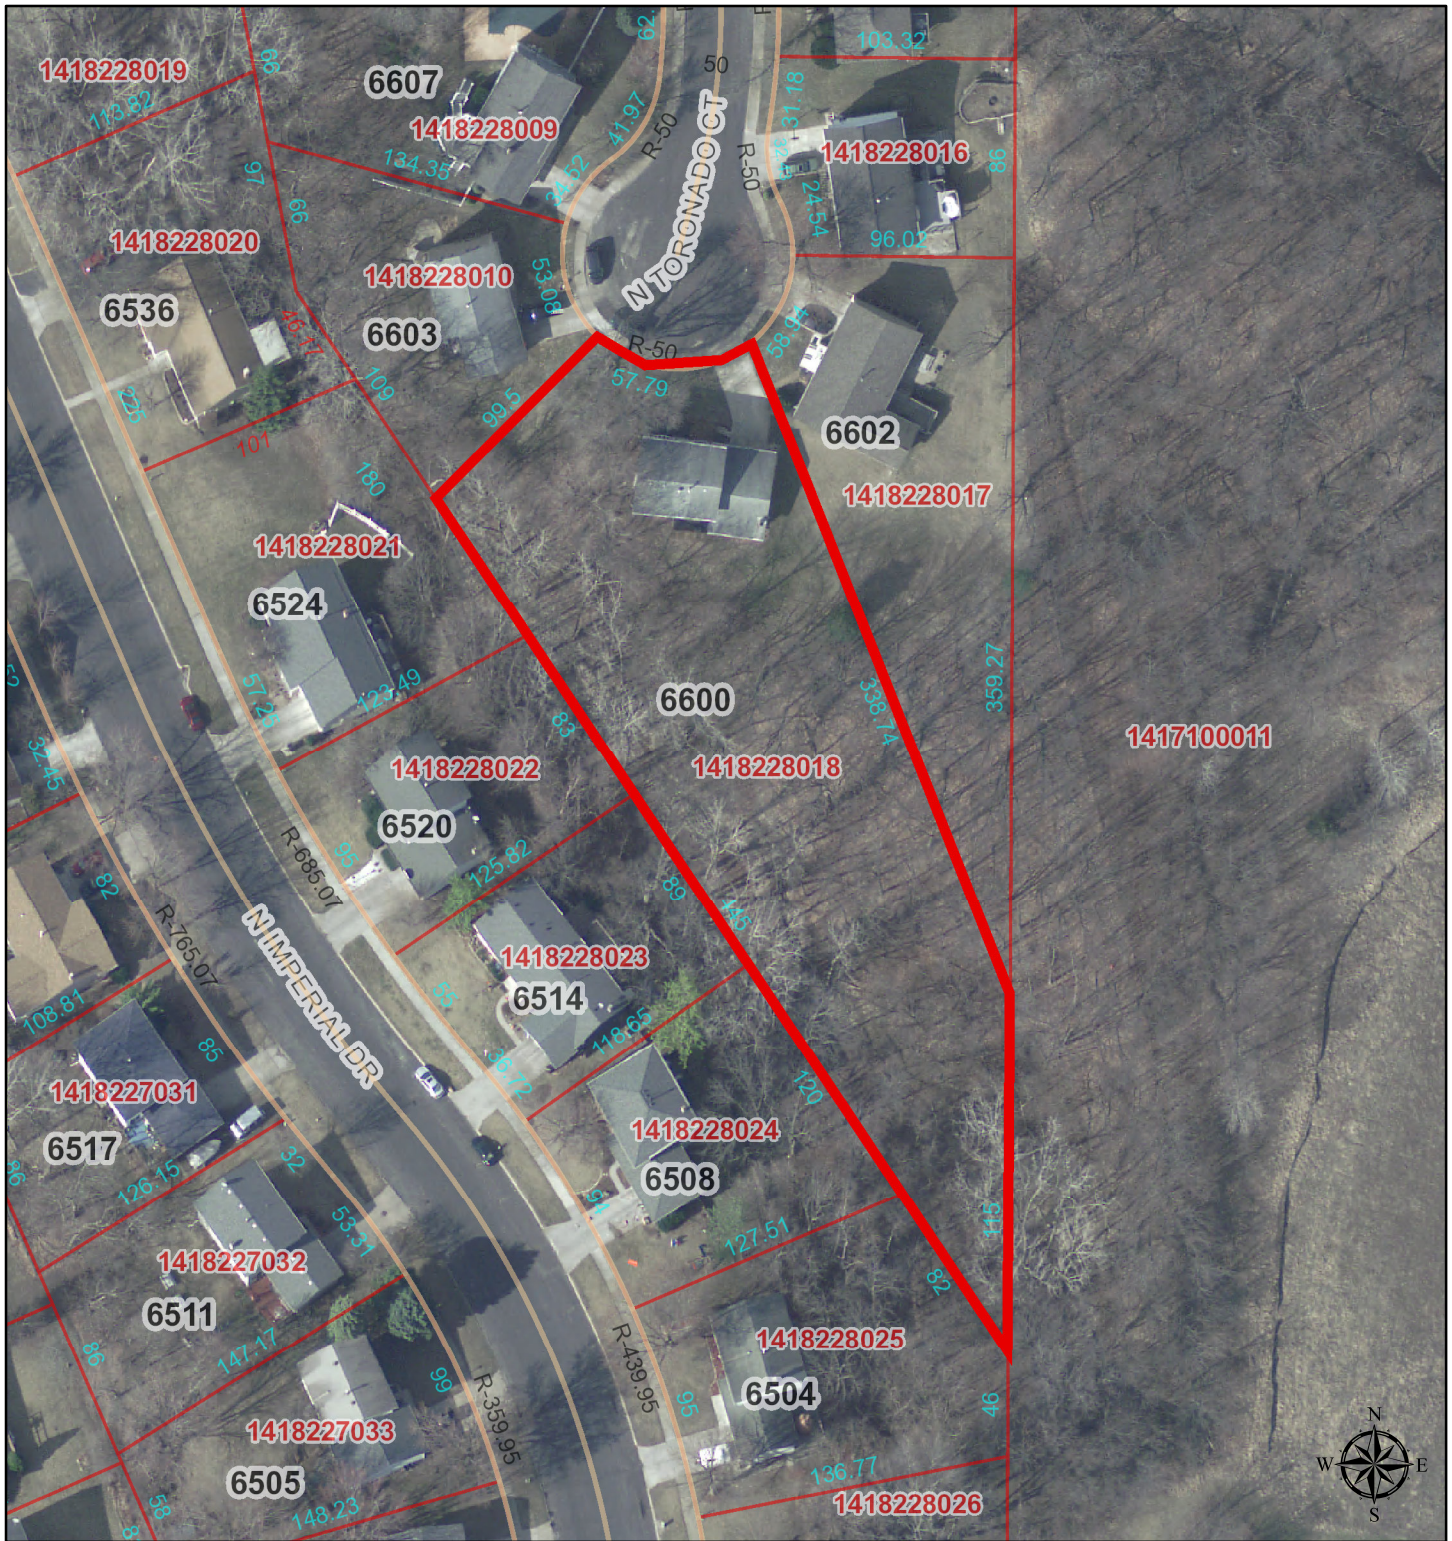

6600 N TORONADO, PEORIA

1 inch = 83 feet

Disclaimer: Data is provided 'as is' without warranty or any representation of accuracy, timeliness or completeness. The burden for determining fitness for, or the appropriateness for use, rests solely on the requester. The requester acknowledges and accepts the limitations of the Data, including the fact that the Data is in a constant state of maintenance. This website is NOT intended to be used for legal litigation or boundary disputes and is informational only. -Peoria County GIS Division

County of Peoria, Tri-County Regional Planning Commission, Kucera International, Inc. Peoria County, IL, HERE, USGS