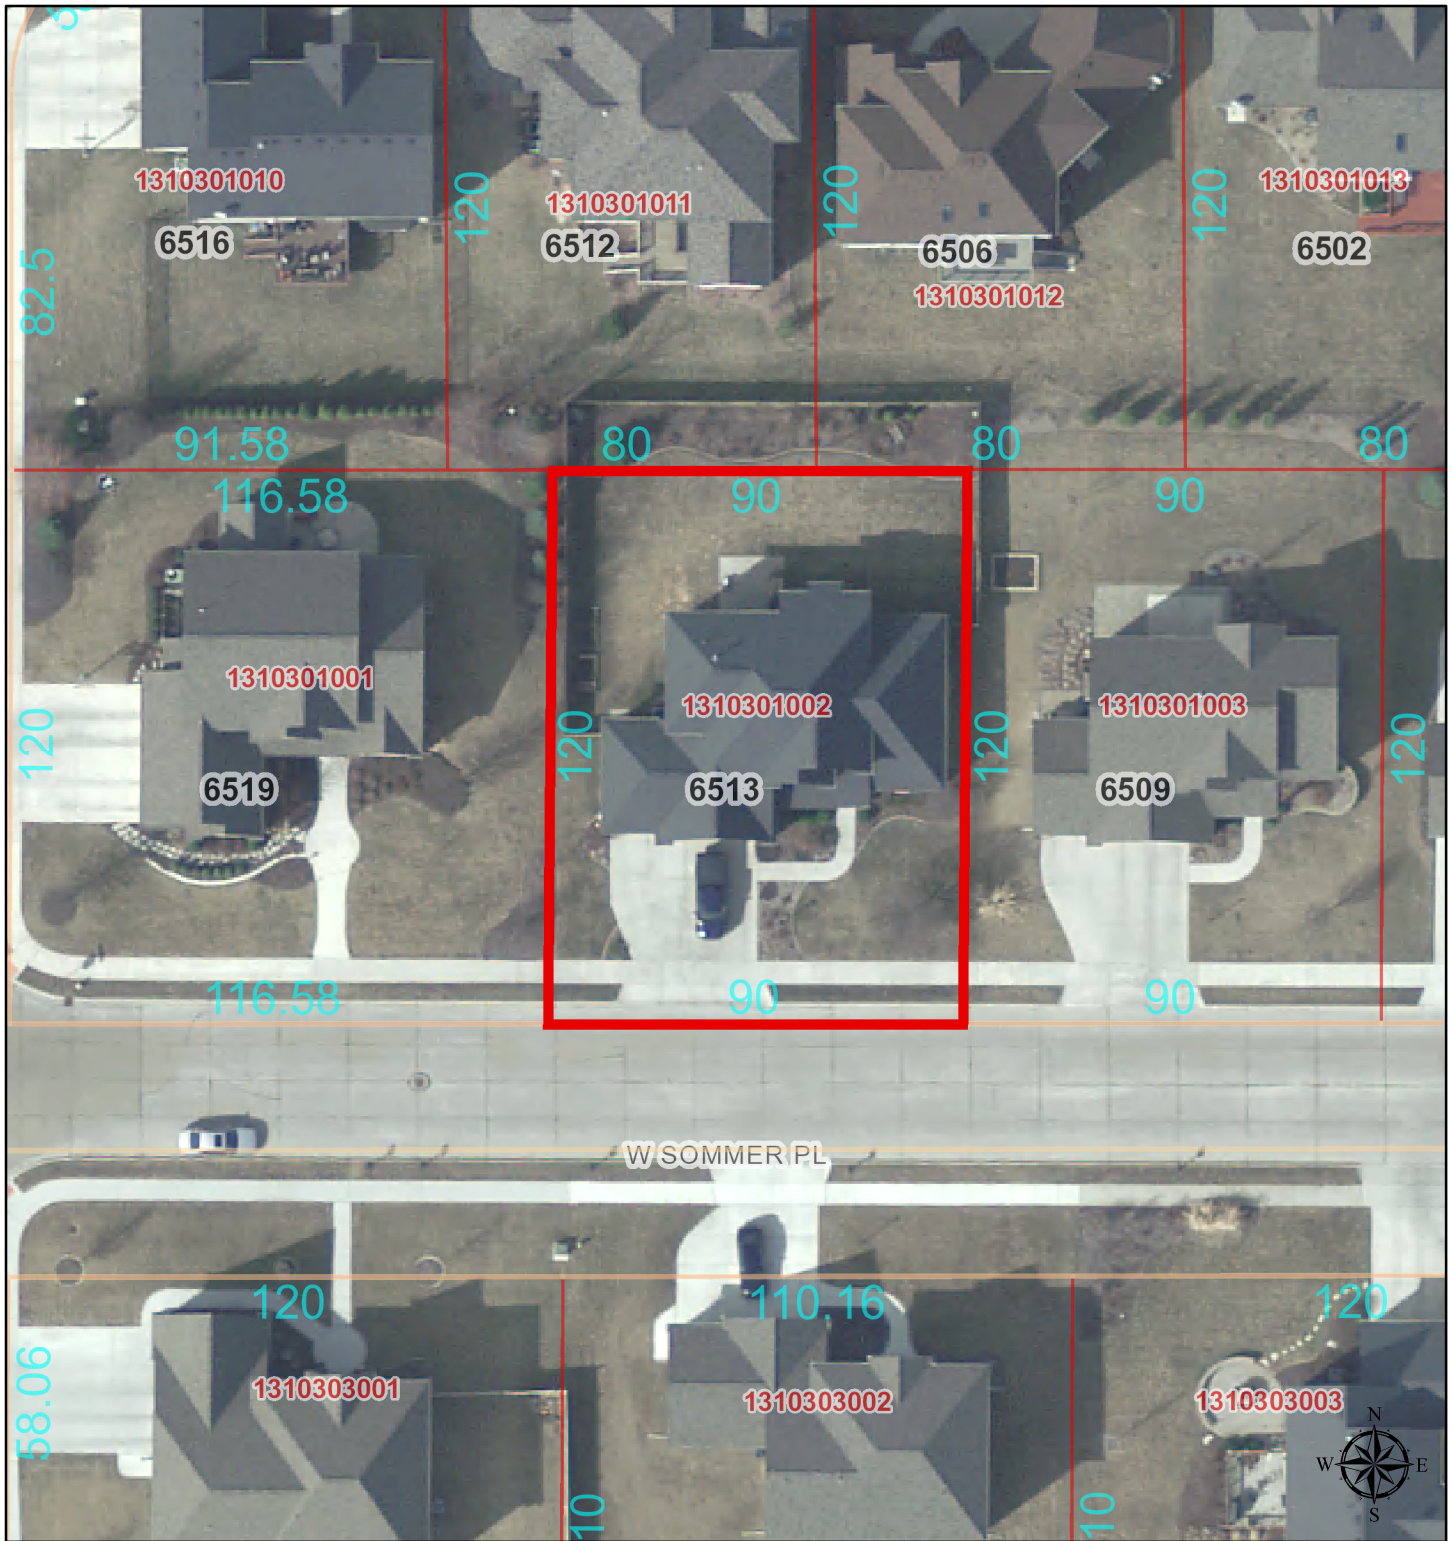

6513 W SOMMER PLACE, EDWARDS

1 inch = 42 feet

Disclaimer: Data is provided 'as is' without warranty or any representation of accuracy, timeliness or completeness. The burden for determining fitness for, or the appropriateness for use, rests solely on the requester. The requester acknowledges and accepts the limitations of the Data, including the fact that the Data is in a constant state of maintenance. This website is NOT intended to be used for legal litigation or boundary disputes and is informational only. -Peoria County GIS Division

County of Peoria, Tri-County Regional Planning Commission, Kucera International, Inc. Peoria County, IL, HERE, USGS