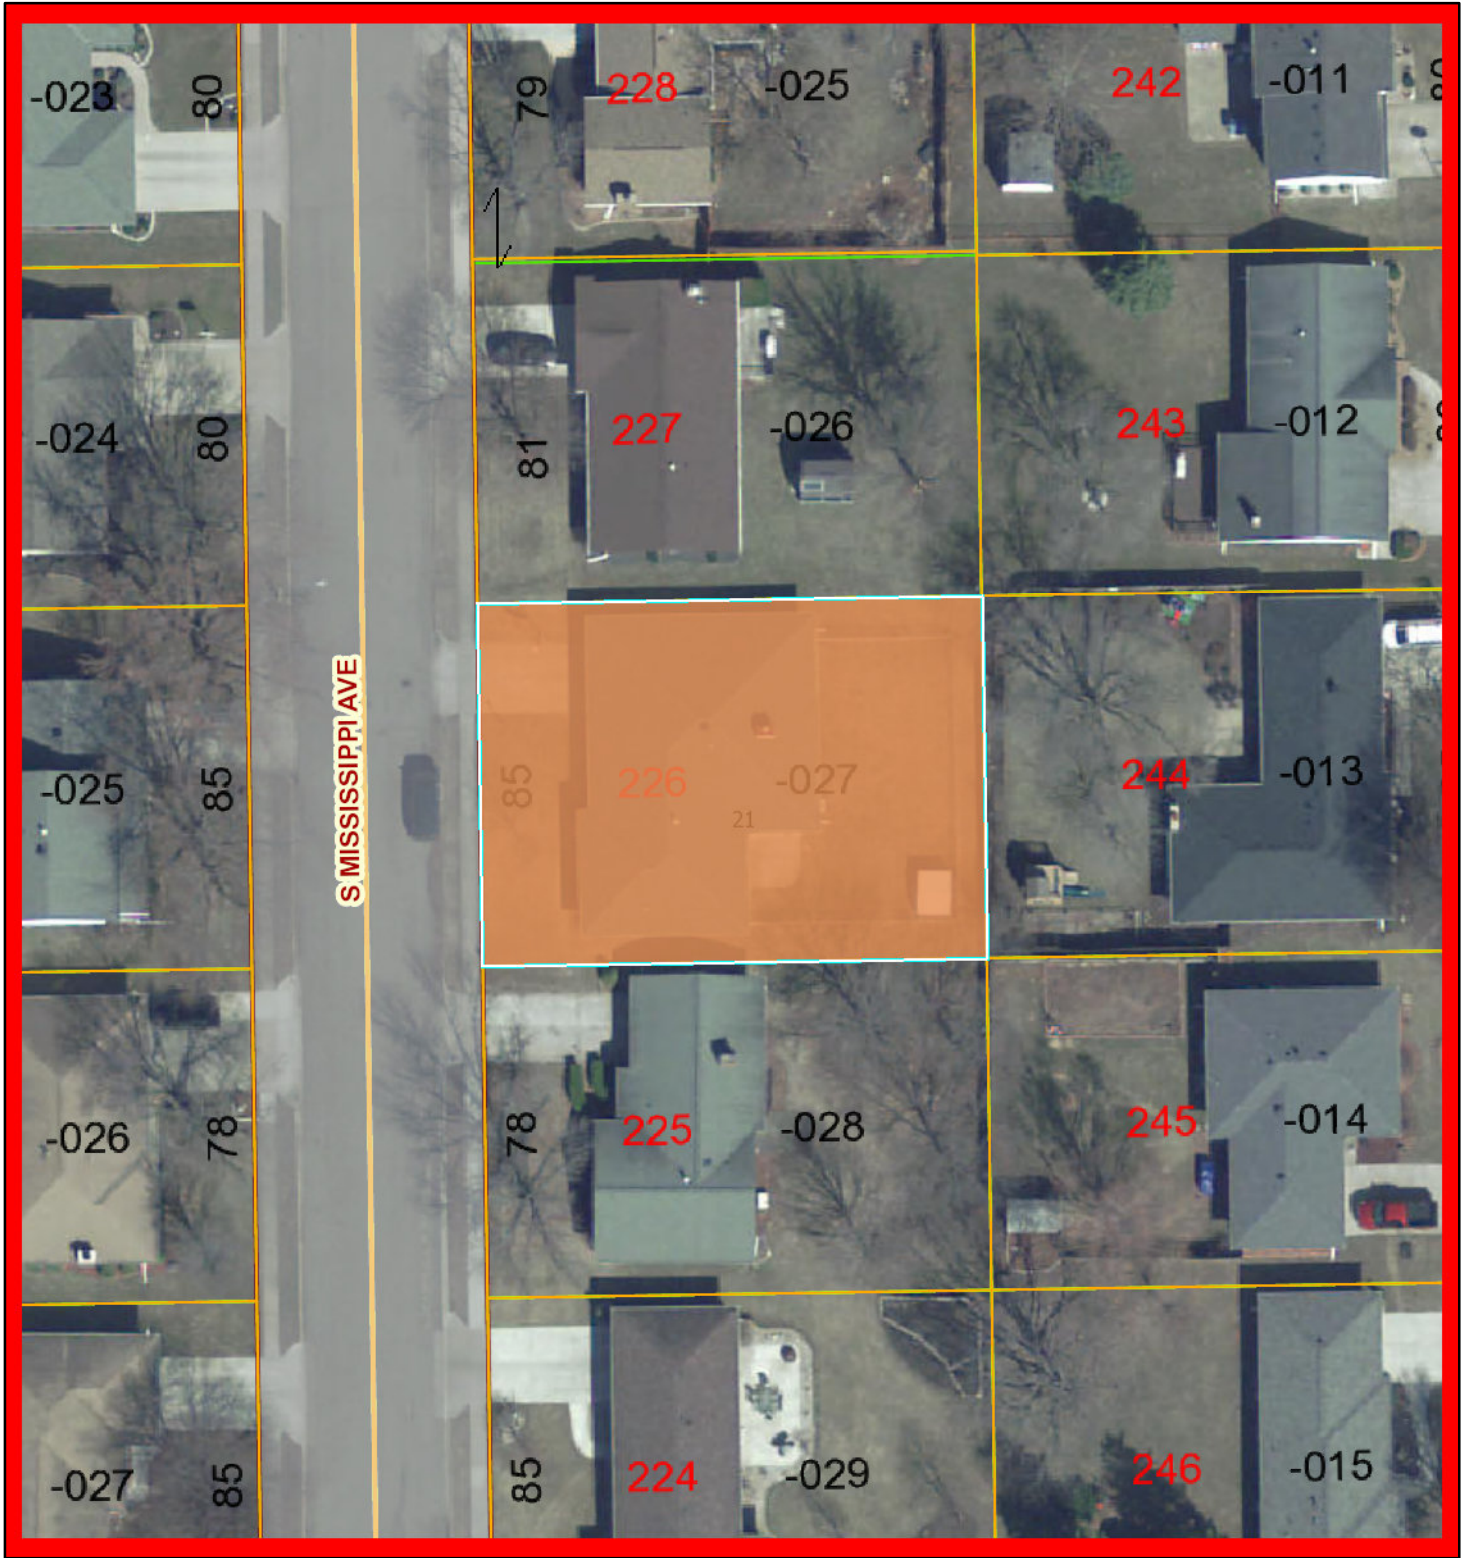

340 S MISSISSIPPI AVE, MORTON

Symbols	
	I-155
	I-474
	I-74
	IL 29
	IL 98
	US 150
	US 24
	Streets
	<all other values>
	Arrow 100
	Arrow 400
	FromTo 100
	FromTo 400
	Hook 100
	Hook 400
	Tip 100
	Tip 400
	Sections
	OwnershipParcels
	TaxParcels
	Blocks
	ROW
	Lots