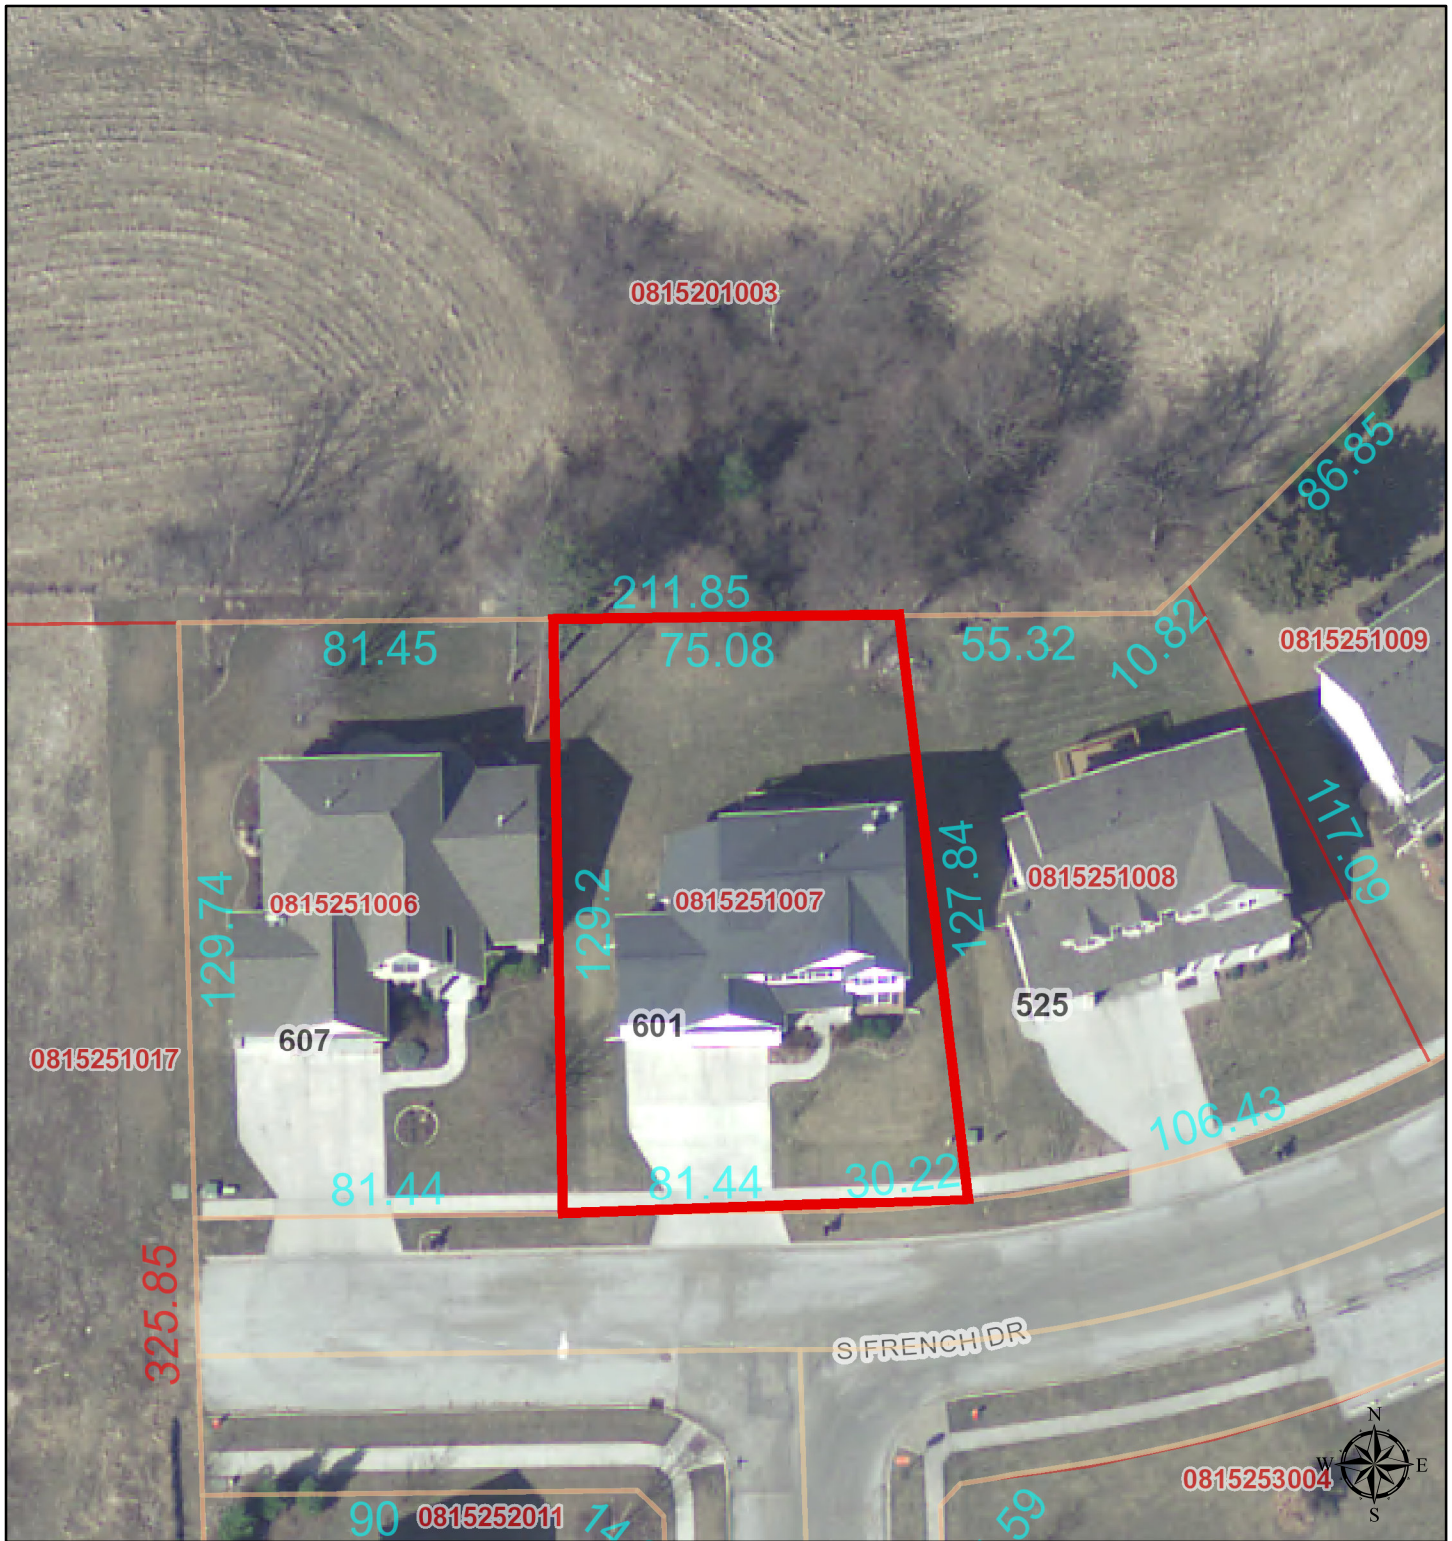

# 601 S FRENCH DRIVE, DUNLAP

1 inch = 42 feet

Disclaimer: Data is provided 'as is' without warranty or any representation of accuracy, timeliness or completeness. The burden for determining fitness for, or the appropriateness for use, rests solely on the requester. The requester acknowledges and accepts the limitations of the Data, including the fact that the Data is in a constant state of maintenance. This website is NOT intended to be used for legal litigation or boundary disputes and is informational only. -Peoria County GIS Division

County of Peoria, Tri-County Regional Planning Commission,  
Kucera International, Inc.  
Peoria County, IL, HERE, USGS