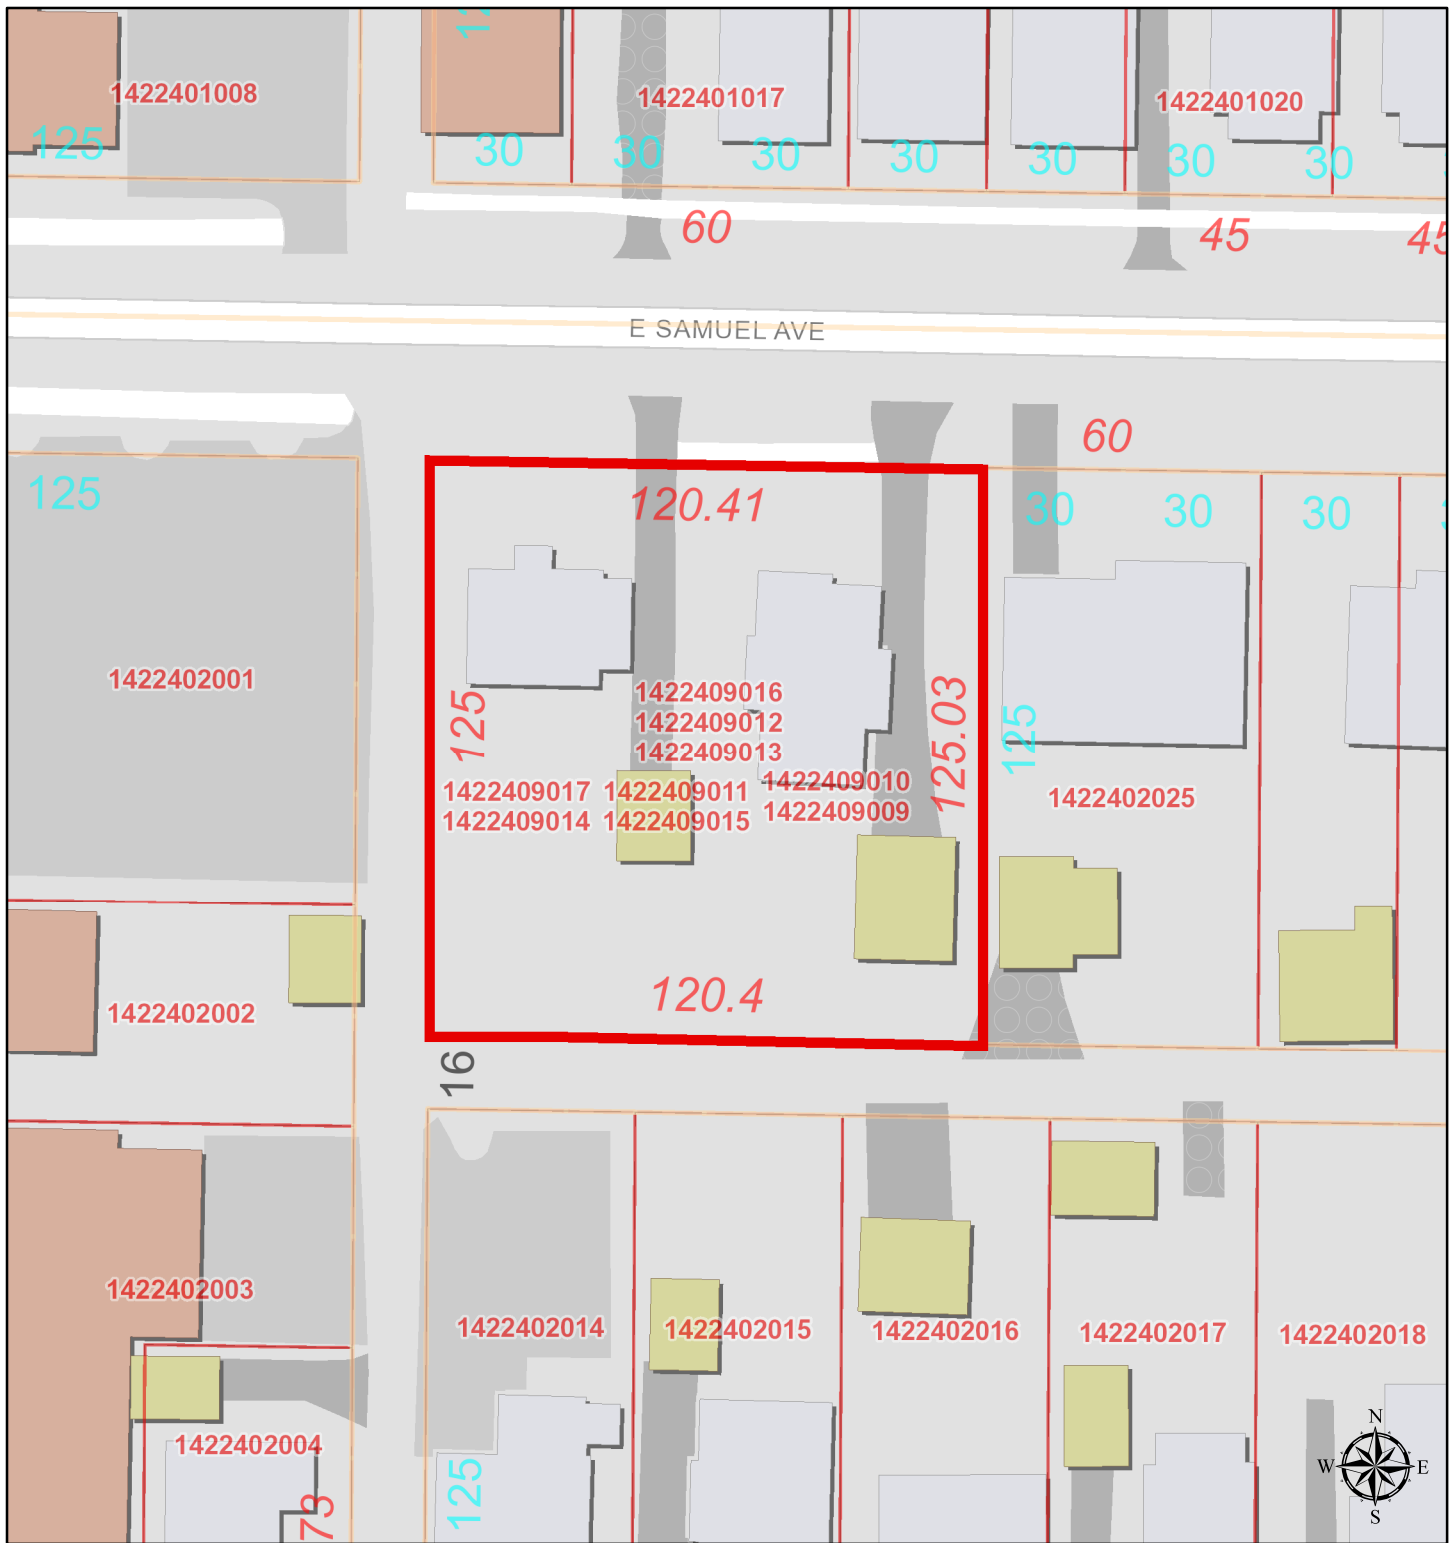

# 1310 E SAMUEL AVENUE UNIT 3F, PEORIA HEIGHTS

1 inch = 42 feet

Disclaimer: Data is provided 'as is' without warranty or any representation of accuracy, timeliness or completeness. The burden for determining fitness for, or the appropriateness for use, rests solely on the requester. The requester acknowledges and accepts the limitations of the Data, including the fact that the Data is in a constant state of maintenance. This website is NOT intended to be used for legal litigation or boundary disputes and is informational only. -Peoria County GIS Division

Peoria County, IL, HERE, USGS