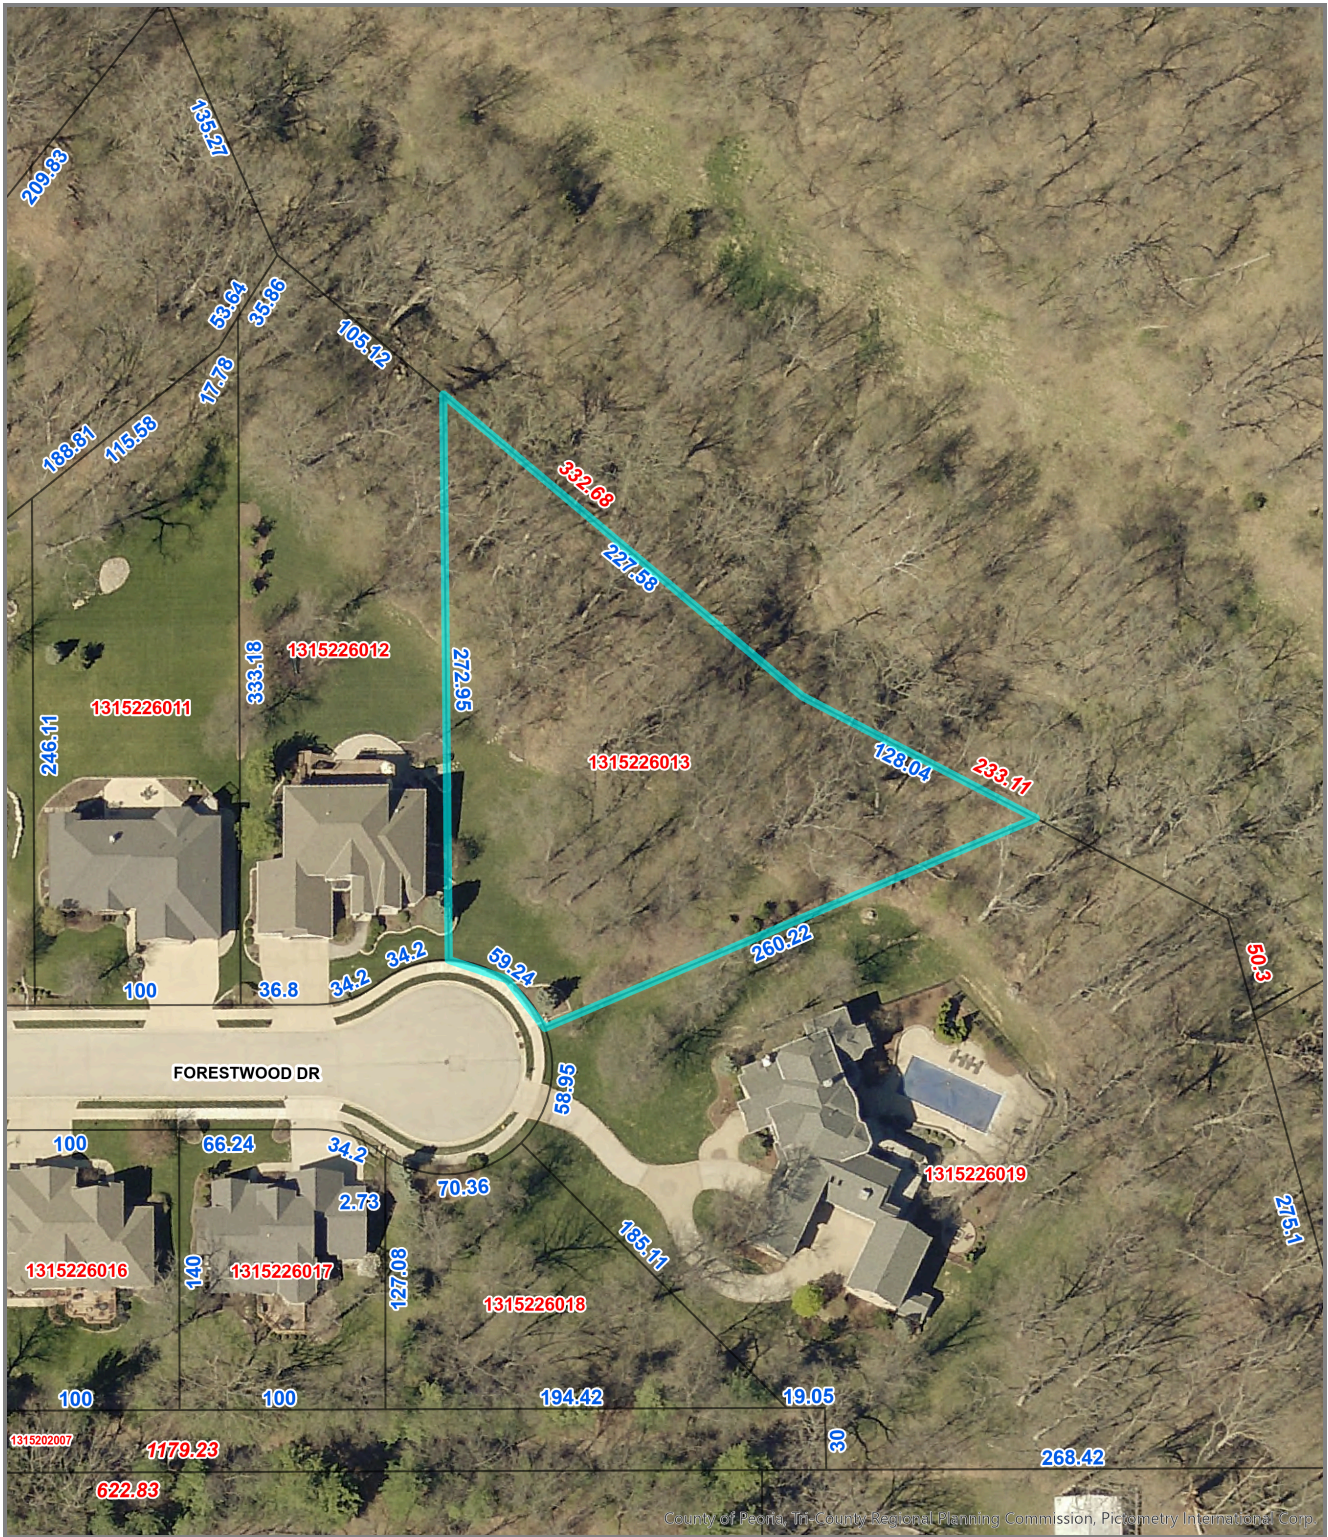

### 5707 W FORESTWOOD DRIVE (LOT) PEORIA, IL

County of Peoria, Tri-County Regional Planning Commission, Pictometry International Corp.

*Disclaimer: Data is provided 'as is' without warranty or any representation of accuracy, timeliness or completeness. The burden for determining fitness for, or the appropriateness for use, rests solely on the requester. The requester acknowledges and accepts the limitations of the Data, including the fact that the Data is in a constant state of maintenance. This website is NOT intended to be used for legal litigation or boundary disputes and is informational only. -Peoria County GIS Division*

Map Scale  
**1 inch = 94 feet**  
 4/11/2024